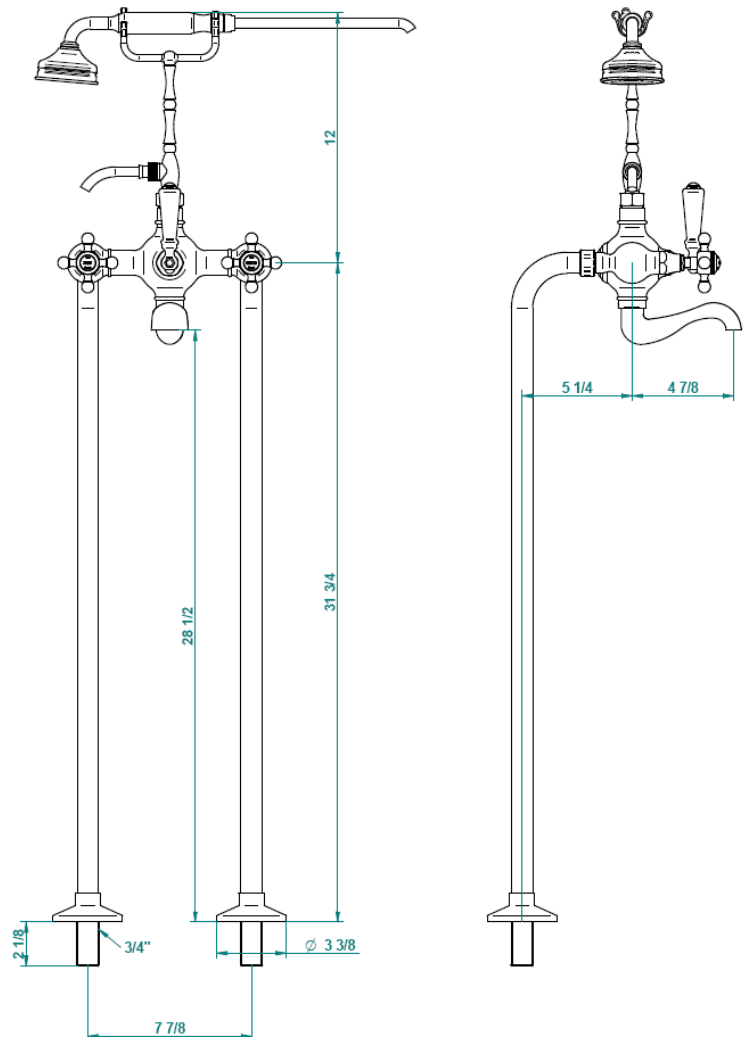

Traditional 1900 Freestanding Bath & Shower Mixer

Style Number: 773291

Collection: THG

Origin: France

Description: 1900 Freestanding Bath & Shower Mixer w/ Diverter, Floor Mountings, 8" Centers & Telephone Handshower in Polished Chrome

GENERAL FEATURES & SPECIFICATIONS

- Freestanding
- Diverter
- Floor Mountings Included
- 8" Centers
- Telephone Style Handshower
- 31-3/4" Height
- **Material: Brass**
- **Finishes: Polished Chrome, Stainless Steel, Brushed Stainless Steel, Polished Nickel, Matte Nickel, Matte Chrome, Satin Chrome, Light Coated Bronze, Black Nickel, Polished Gold, Satin Gold, Matte Gold, Silver Rhodium, Rose Gold, Soft Gold, Soft Matte Gold, Soft Satin Gold, Brown Bronze PVD, Matte Brown Bronze PVD, Polished Silver Antique, Matte Copper Antique, Nickel Antique, Brass PVD, Matte Brass PVD, Gold PVD, Matte Gold PVD, Nickel PVD, Matte Nickel PVD, Matte Blush PVD, Blush PVD, Graphite PVD, Matte Graphite PVD, Umber PVD, Matte Umber PVD**