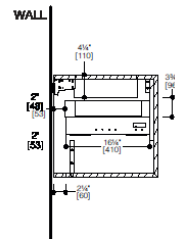

GENERAL FEATURES & SPECIFICATIONS

- Wall Mount Vanity
- Includes: 2-Deep Drawers, Slim Drawer Insert, Protective Mats, Dividers, 2-Storage Compartments, 3-Storage Bins & Tissue Box
- 55"W x 19"H x 20"D
- Slim Inner Drawer Designed for Plumbing Clearance
- Two Lower Angles Feature a Unique 45 Degree Join
- Solid Rust Free Painted Powder Frame Construction & Drawer Runners
- Recessed Integral Finger Pull Channel with Hettich Soft Close System
- Material: Idroleb Ecological Panel
- Finish: White Matte Frame & Distressed Oak Front
- Integrated Basin & Countertop with Integral Slot Overflow
- Matching Waste Cover
- Basin to the Left
- Knockouts May be Drilled on-site for Deck Mount Faucets
- Non-Porous, Stain Resistant
- 55-1/4"W x 6-3/4"H x 20-1/4"D (1405 x 173 x 515mm)
- Apron Height: 1/2" (15mm)
- Drain Hole: 1-3/4" (45mm)
- Material: Blu Stone
- Finish: Matte White

FRONT VIEW

SIDE VIEW

We cannot guarantee the accuracy of this information. Dimensions are nominal – for guidance only and are not to be used for pre-installation.

For further information call 312.832.9000 or visit us at hydrologychicago.com