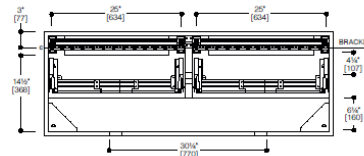

GENERAL FEATURES & SPECIFICATIONS

- Wall Mount Vanity
- Includes: 2-Deep Drawers, Slim Drawer Insert, Protective Mats, Dividers, 2-Storage Compartments, 3-Storage Bins & Tissue Box
- 55"W x 19"H x 20"D
- Slim Inner Drawer Designed for Plumbing Clearance
- Two Lower Angles Feature a Unique 45 Degree Join
- Solid Rust Free Painted Powder Frame Construction & Drawer Runners
- Recessed Integral Finger Pull Channel with Hettich Soft Close System
- Material: Idroleb Ecological Panel
- Finish: White Matte Frame & Distressed Oak Front
- Integrated Basin & Countertop with Integral Slot Overflow
- Matching Waste Cover
- Basin to the Left
- Knockouts May be Drilled on-site for Deck Mount Faucets
- Non-Porous, Stain Resistant
- 55-1/4"W x 6-3/4"H x 20-1/4"D (1405 x 173 x 515mm)
- Apron Height: 1/2" (15mm)
- Drain Hole: 1-3/4" (45mm)
- Material: Blu Stone
- Finish: Matte White

FRONT VIEW

SIDE VIEW

We cannot guarantee the accuracy of this information. Dimensions are nominal – for guidance only and are not to be used for pre-installation.

For further information call 312.832.9000 or visit us at hydrologychicago.com