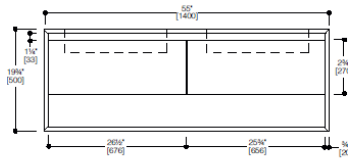

Modern 45 Degree Up Wall Mount Vanity w/ Shelf

Model: 834449

Collection: Blu Bathworks

Origin: Italy

Description: Double Wall Mount Vanity w/ Shelf White Matte Frame & Distressed Oak Front 55"W x 19"H x 20"D w/ Integrated Countertop Basin Left in White Matte

GENERAL FEATURES & SPECIFICATIONS

- Wall Mount Vanity
- Includes: 2-Deep Drawers, Slim Drawer Insert, Protective Mats, Dividers, 2-Storage Compartments, 3-Storage Bins & Tissue Box
- 55"W x 19"H x 20"D
- Slim Inner Drawer Designed for Plumbing Clearance
- Two Lower Angles Feature a Unique 45 Degree Join
- Solid Rust Free Painted Powder Frame Construction & Drawer Runners
- Recessed Integral Finger Pull Channel with Hettich Soft Close System
- Material: Idroleb Ecological Panel
- Finish: White Matte Frame & Distressed Oak Front
- Integrated Basin & Countertop with Integral Slot Overflow
- Matching Waste Cover
- Basin to the Left
- Knockouts May be Drilled on-site for Deck Mount Faucets
- Non-Porous, Stain Resistant
- 55-1/4"W x 6-3/4"H x 20-1/4"D (1405 x 173 x 515mm)
- Apron Height: 1/2" (15mm)
- Drain Hole: 1-3/4" (45mm)
- Material: Blu Stone
- Finish: Matte White

FRONT VIEW

SIDE VIEW

We cannot guarantee the accuracy of this information. Dimensions are nominal – for guidance only and are not to be used for pre-installation.

For further information call 312.832.9000 or visit us at hydrologychicago.com