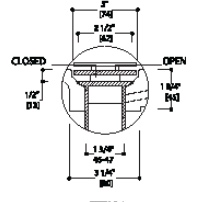

GENERAL FEATURES & SPECIFICATIONS

- Wall Mount Vanity
- Includes: 2-Deep Drawers, Slim Drawer Insert, Protective Mats, Dividers, 2-Storage Compartments, 3-Storage Bins & Tissue Box
- 55"W x 19"H x 20"D
- Slim Inner Drawer Designed for Plumbing Clearance
- Two Lower Angles Feature a Unique 45 Degree Join
- Solid Rust Free Painted Powder Frame Construction & Drawer Runners
- Recessed Integral Finger Pull Channel with Hettich Soft Close System
- Material: Idroleb Ecological Panel
- Finish: White Matte Frame & Distressed Oak Front
- Integrated Basin & Countertop with Integral Slot Overflow
- Matching Waste Cover
- Basin to the Left
- Knockouts May be Drilled on-site for Deck Mount Faucets
- Non-Porous, Stain Resistant
- 55-1/4"W x 6-3/4"H x 20-1/4"D (1405 x 173 x 515mm)
- Apron Height: 1/2" (15mm)
- Drain Hole: 1-3/4" (45mm)
- Material: Blu Stone
- Finish: Matte White

Codes/Standards:

ADA, ASME A112.19.2, IAPMO/cUPC, ICC/ANSI A117.1, CSA B 45, Fixture Dimensions and Hydraulic Performance meet or exceed ANSI/ASME standard A112.19.2, A112.19.9M, and CAN/CSA B45 requirements

FRONT VIEW

SIDE VIEW

We cannot guarantee the accuracy of this information. Dimensions are nominal – for guidance only and are not to be used for pre-installation.

For further information call 312.832.9000 or visit us at hydrologychicago.com