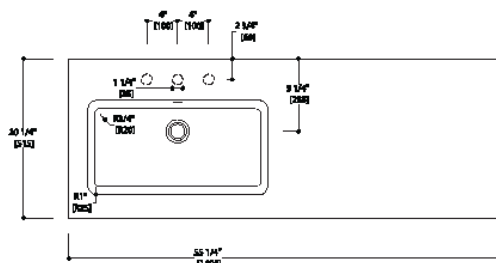

GENERAL FEATURES & SPECIFICATIONS

- Wall Mount Vanity
- Includes: 2-Deep Drawers, Slim Drawer Insert, Protective Mats, Dividers, 2-Storage Compartments, 3-Storage Bins & Tissue Box
- 55"W x 19"H x 20"D
- Slim Inner Drawer Designed for Plumbing Clearance
- Two Lower Angles Feature a Unique 45 Degree Join
- Solid Rust Free Painted Powder Frame Construction & Drawer Runners
- Recessed Integral Finger Pull Channel with Hettich Soft Close System
- Material: Idroleb Ecological Panel
- Finish: White Matte Frame & Distressed Oak Front
- Integrated Basin & Countertop with Integral Slot Overflow
- Matching Waste Cover
- Basin to the Left
- Knockouts May be Drilled on-site for Deck Mount Faucets
- Non-Porous, Stain Resistant
- 55-1/4"W x 6-3/4"H x 20-1/4"D (1405 x 173 x 515mm)
- Apron Height: 1/2" (15mm)
- Drain Hole: 1-3/4" (45mm)
- Material: Blu Stone
- Finish: Matte White

Codes/Standards:

ADA, ASME A112.19.2, IAPMO/cUPC, ICC/ANSI A117.1, CSA B 45, Fixture Dimensions and Hydraulic Performance meet or exceed ANSI/ASME standard A112.19.2, A112.19.9M, and CAN/CSA B45 requirements

FRONT VIEW

SIDE VIEW

We cannot guarantee the accuracy of this information. Dimensions are nominal – for guidance only and are not to be used for pre-installation.

For further information call 312.832.9000 or visit us at hydrologychicago.com