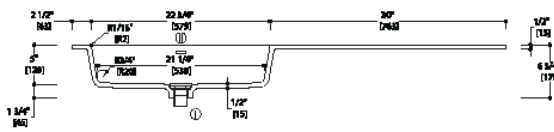

GENERAL FEATURES & SPECIFICATIONS

- Wall Mount Vanity
- Includes: 2-Deep Drawers, Slim Drawer Insert, Protective Mats, Dividers, 2-Storage Compartments, 3-Storage Bins & Tissue Box
- 55"W x 19"H x 20"D
- Slim Inner Drawer Designed for Plumbing Clearance
- Two Lower Angles Feature a Unique 45 Degree Join
- Solid Rust Free Painted Powder Frame Construction & Drawer Runners
- Recessed Integral Finger Pull Channel with Hettich Soft Close System
- Material: Idroleb Ecological Panel
- Finish: White Matte Frame & Distressed Oak Front
- Integrated Basin & Countertop with Integral Slot Overflow
- Matching Waste Cover
- Basin to the Left
- Knockouts May be Drilled on-site for Deck Mount Faucets
- Non-Porous, Stain Resistant
- 55-1/4"W x 6-3/4"H x 20-1/4"D (1405 x 173 x 515mm)
- Apron Height: 1/2" (15mm)
- Drain Hole: 1-3/4" (45mm)
- Material: Blu Stone
- Finish: Matte White

Codes/Standards:

ADA, ASME A112.19.2, IAPMO/cUPC, ICC/ANSI A117.1, CSA B 45, Fixture Dimensions and Hydraulic Performance meet or exceed ANSI/ASME standard A112.19.2, A112.19.9M, and CAN/CSA B45 requirements

FRONT VIEW

SIDE VIEW

We cannot guarantee the accuracy of this information. Dimensions are nominal – for guidance only and are not to be used for pre-installation.

For further information call 312.832.9000 or visit us at hydrologychicago.com