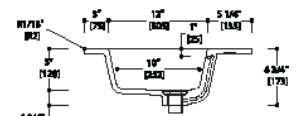

GENERAL FEATURES & SPECIFICATIONS

- Wall Mount Vanity
- Includes: 2-Deep Drawers, Slim Drawer Insert, Protective Mats, Dividers, 2-Storage Compartments, 3-Storage Bins & Tissue Box
- 55"W x 19"H x 20"D
- Slim Inner Drawer Designed for Plumbing Clearance
- Two Lower Angles Feature a Unique 45 Degree Join
- Solid Rust Free Painted Powder Frame Construction & Drawer Runners
- Recessed Integral Finger Pull Channel with Hettich Soft Close System
- Material: Idroleb Ecological Panel
- Finish: White Matte Frame & Distressed Oak Front
- Integrated Basin & Countertop with Integral Slot Overflow
- Matching Waste Cover
- Basin to the Left
- Knockouts May be Drilled on-site for Deck Mount Faucets
- Non-Porous, Stain Resistant
- 55-1/4"W x 6-3/4"H x 20-1/4"D (1405 x 173 x 515mm)
- Apron Height: 1/2" (15mm)
- Drain Hole: 1-3/4" (45mm)
- Material: Blu Stone
- Finish: Matte White

Codes/Standards:

ADA, ASME A112.19.2, IAPMO/cUPC, ICC/ANSI A117.1, CSA B 45, Fixture Dimensions and Hydraulic Performance meet or exceed ANSI/ASME standard A112.19.2, A112.19.9M, and CAN/CSA B45 requirements

FRONT VIEW

SIDE VIEW

We cannot guarantee the accuracy of this information. Dimensions are nominal – for guidance only and are not to be used for pre-installation.

For further information call 312.832.9000 or visit us at hydrologychicago.com