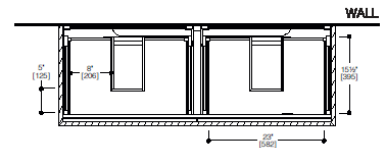

GENERAL FEATURES & SPECIFICATIONS

- Wall Mount Vanity
- Includes: 2-Deep Drawers, Slim Drawer Insert, Protective Mats, Dividers, 2-Storage Compartments, 3-Storage Bins & Tissue Box
- 55"W x 19"H x 20"D
- Slim Inner Drawer Designed for Plumbing Clearance
- Two Lower Angles Feature a Unique 45 Degree Join
- Solid Rust Free Painted Powder Frame Construction & Drawer Runners
- Recessed Integral Finger Pull Channel with Hettich Soft Close System
- Material: Idroleb Ecological Panel
- Finish: White Matte Frame & Distressed Oak Front
- Integrated Basin & Countertop with Integral Slot Overflow
- Matching Waste Cover
- Basin to the Left
- Knockouts May be Drilled on-site for Deck Mount Faucets
- Non-Porous, Stain Resistant
- 55-1/4"W x 6-3/4"H x 20-1/4"D (1405 x 173 x 515mm)
- Apron Height: 1/2" (15mm)
- Drain Hole: 1-3/4" (45mm)
- Material: Blu Stone
- Finish: Matte White

FRONT VIEW

SIDE VIEW

We cannot guarantee the accuracy of this information. Dimensions are nominal – for guidance only and are not to be used for pre-installation.

For further information call 312.832.9000 or visit us at hydrologychicago.com