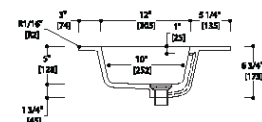

#### GENERAL FEATURES & SPECIFICATIONS

- Wall Mount Vanity
- Includes: 2-Deep Drawers, Slim Drawer Insert, Protective Mats, Dividers, Storage Compartments, Storage Bins & Tissue Box
- 55"W x 19"H x 20"D
- Slim Inner Drawer Designed for Plumbing Clearance
- Two Lower Angles Feature a Unique 45 Degree Join
- Solid Rust Free Painted Powder Frame Construction & Drawer Runners
- Recessed Integral Finger Pull Channel with Hettich Soft Close System
- Material: Idroleb Ecological Panel
- Finish: White Matte Frame & Vintage Oak Front
- Integrated Double Basin & Countertop with Integral Slot Overflow
- Matching Waste Cover
- Knockouts May be Drilled on-site for Deck Mount Faucets
- Non-Porous, Stain Resistant
- 55-1/4"W x 6-3/4"H x 20-1/4"D (1405 x 173 x 515mm)
- Apron Height: 1/2" (15mm)
- Drain Hole: 1-3/4" (45mm)
- Material: Blu Stone
- Finish: Matte White

#### Codes/Standards:

ADA, ASME A112.19.2, IAPMO/cUPC, ICC/ANSI A117.1, CSA B 45, Fixture Dimensions and Hydraulic Performance meet or exceed ANSI/ASME standard A112.19.2, A112.19.9M, and CAN/CSA B45 requirements

FRONT VIEW

SIDE VIEW

We cannot guarantee the accuracy of this information. Dimensions are nominal – for guidance only and are not to be used for pre-installation.

For further information call 312.832.9000 or visit us at [hydrologychicago.com](http://hydrologychicago.com)