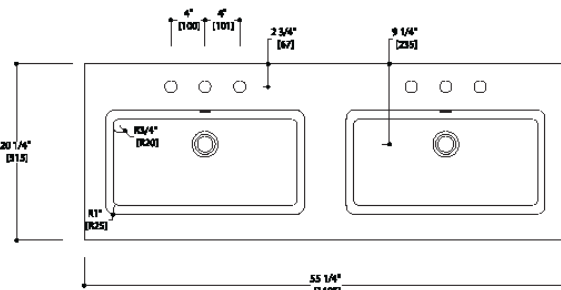

#### GENERAL FEATURES & SPECIFICATIONS

- Wall Mount Vanity
- Includes: 2-Deep Drawers, Slim Drawer Insert, Protective Mats, Dividers, Storage Compartments, Storage Bins & Tissue Box
- 55"W x 19"H x 20"D
- Slim Inner Drawer Designed for Plumbing Clearance
- Two Lower Angles Feature a Unique 45 Degree Join
- Solid Rust Free Painted Powder Frame Construction & Drawer Runners
- Recessed Integral Finger Pull Channel with Hettich Soft Close System
- Material: Idroleb Ecological Panel
- Finish: White Matte Frame & Vintage Oak Front
- Integrated Double Basin & Countertop with Integral Slot Overflow
- Matching Waste Cover
- Knockouts May be Drilled on-site for Deck Mount Faucets
- Non-Porous, Stain Resistant
- 55-1/4"W x 6-3/4"H x 20-1/4"D (1405 x 173 x 515mm)
- Apron Height: 1/2" (15mm)
- Drain Hole: 1-3/4" (45mm)
- Material: Blu Stone
- Finish: Matte White

#### Codes/Standards:

ADA, ASME A112.19.2, IAPMO/cUPC, ICC/ANSI A117.1, CSA B 45, Fixture Dimensions and Hydraulic Performance meet or exceed ANSI/ASME standard A112.19.2, A112.19.9M, and CAN/CSA B45 requirements

FRONT VIEW

SIDE VIEW

We cannot guarantee the accuracy of this information. Dimensions are nominal – for guidance only and are not to be used for pre-installation.

For further information call 312.832.9000 or visit us at [hydrologychicago.com](http://hydrologychicago.com)