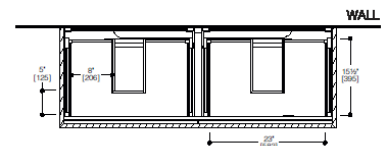

### Modern 45 Degree Up Wall Mount Vanity w/ Shelf

Model: 834450

Collection: Blu Bathworks

Origin: Italy

Description: Double Wall Mount Vanity w/ Shelf White Matte Frame & Vintage Oak Front 55"W x 19"H x 20"D w/ Integrated Countertop Double Basin in White Matte

#### GENERAL FEATURES & SPECIFICATIONS

- Wall Mount Vanity
- Includes: 2-Deep Drawers, Slim Drawer Insert, Protective Mats, Dividers, Storage Compartments, Storage Bins & Tissue Box
- 55"W x 19"H x 20"D
- Slim Inner Drawer Designed for Plumbing Clearance
- Two Lower Angles Feature a Unique 45 Degree Join
- Solid Rust Free Painted Powder Frame Construction & Drawer Runners
- Recessed Integral Finger Pull Channel with Hettich Soft Close System
- Material: Idroleb Ecological Panel
- Finish: White Matte Frame & Vintage Oak Front
- Integrated Double Basin & Countertop with Integral Slot Overflow
- Matching Waste Cover
- Knockouts May be Drilled on-site for Deck Mount Faucets
- Non-Porous, Stain Resistant
- 55-1/4"W x 6-3/4"H x 20-1/4"D (1405 x 173 x 515mm)
- Apron Height: 1/2" (15mm)
- Drain Hole: 1-3/4" (45mm)
- Material: Blu Stone
- Finish: Matte White

FRONT VIEW

SIDE VIEW

We cannot guarantee the accuracy of this information. Dimensions are nominal – for guidance only and are not to be used for pre-installation.

For further information call 312.832.9000 or visit us at [hydrologychicago.com](http://hydrologychicago.com)