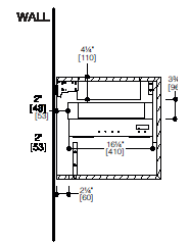

#### GENERAL FEATURES & SPECIFICATIONS

- Wall Mount Vanity
- Includes: 2-Deep Drawers, Slim Drawer Insert, Protective Mats, Dividers, Storage Compartments, Storage Bins & Tissue Box
- 55"W x 19"H x 20"D
- Slim Inner Drawer Designed for Plumbing Clearance
- Two Lower Angles Feature a Unique 45 Degree Join
- Solid Rust Free Painted Powder Frame Construction & Drawer Runners
- Recessed Integral Finger Pull Channel with Hettich Soft Close System
- Material: Idroleb Ecological Panel
- Finish: White Matte Frame & Vintage Oak Front
- Integrated Double Basin & Countertop with Integral Slot Overflow
- Matching Waste Cover
- Knockouts May be Drilled on-site for Deck Mount Faucets
- Non-Porous, Stain Resistant
- 55-1/4"W x 6-3/4"H x 20-1/4"D (1405 x 173 x 515mm)
- Apron Height: 1/2" (15mm)
- Drain Hole: 1-3/4" (45mm)
- Material: Blu Stone
- Finish: Matte White

FRONT VIEW

SIDE VIEW

We cannot guarantee the accuracy of this information. Dimensions are nominal – for guidance only and are not to be used for pre-installation.

For further information call 312.832.9000 or visit us at [hydrologychicago.com](http://hydrologychicago.com)