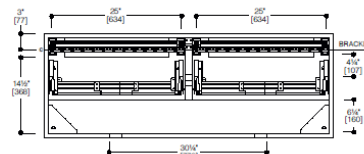

#### GENERAL FEATURES & SPECIFICATIONS

- Wall Mount Vanity
- Includes: 2-Deep Drawers, Slim Drawer Insert, Protective Mats, Dividers, Storage Compartments, Storage Bins & Tissue Box
- 55"W x 19"H x 20"D
- Slim Inner Drawer Designed for Plumbing Clearance
- Two Lower Angles Feature a Unique 45 Degree Join
- Solid Rust Free Painted Powder Frame Construction & Drawer Runners
- Recessed Integral Finger Pull Channel with Hettich Soft Close System
- Material: Idroleb Ecological Panel
- Finish: White Matte Frame & Vintage Oak Front
- Integrated Double Basin & Countertop with Integral Slot Overflow
- Matching Waste Cover
- Knockouts May be Drilled on-site for Deck Mount Faucets
- Non-Porous, Stain Resistant
- 55-1/4"W x 6-3/4"H x 20-1/4"D (1405 x 173 x 515mm)
- Apron Height: 1/2" (15mm)
- Drain Hole: 1-3/4" (45mm)
- Material: Blu Stone
- Finish: Matte White

FRONT VIEW

SIDE VIEW

We cannot guarantee the accuracy of this information. Dimensions are nominal – for guidance only and are not to be used for pre-installation.

For further information call 312.832.9000 or visit us at [hydrologychicago.com](http://hydrologychicago.com)