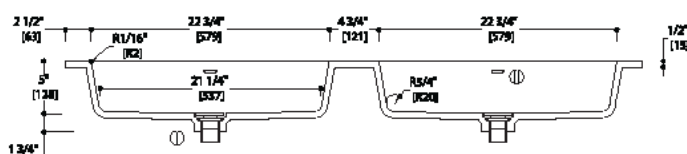

#### GENERAL FEATURES & SPECIFICATIONS

- Wall Mount Vanity
- Includes: 2-Deep Drawers, Slim Drawer Insert, Protective Mats, Dividers, Storage Compartments, Storage Bins & Tissue Box
- 55"W x 19"H x 20"D
- Slim Inner Drawer Designed for Plumbing Clearance
- Two Lower Angles Feature a Unique 45 Degree Join
- Solid Rust Free Painted Powder Frame Construction & Drawer Runners
- Recessed Integral Finger Pull Channel with Hettich Soft Close System
- Material: Idroleb Ecological Panel
- Finish: White Matte Frame & Vintage Oak Front
- Integrated Double Basin & Countertop with Integral Slot Overflow
- Matching Waste Cover
- Knockouts May be Drilled on-site for Deck Mount Faucets
- Non-Porous, Stain Resistant
- 55-1/4"W x 6-3/4"H x 20-1/4"D (1405 x 173 x 515mm)
- Apron Height: 1/2" (15mm)
- Drain Hole: 1-3/4" (45mm)
- Material: Blu Stone
- Finish: Matte White

#### Codes/Standards:

ADA, ASME A112.19.2, IAPMO/cUPC, ICC/ANSI A117.1, CSA B 45, Fixture Dimensions and Hydraulic Performance meet or exceed ANSI/ASME standard A112.19.2, A112.19.9M, and CAN/CSA B45 requirements

FRONT VIEW

SIDE VIEW

We cannot guarantee the accuracy of this information. Dimensions are nominal – for guidance only and are not to be used for pre-installation.

For further information call 312.832.9000 or visit us at [hydrologychicago.com](http://hydrologychicago.com)