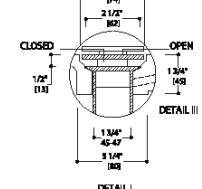

#### GENERAL FEATURES & SPECIFICATIONS

- Wall Mount Vanity
- Includes: 2-Deep Drawers, Slim Drawer Insert, Protective Mats, Dividers, Storage Compartments, Storage Bins & Tissue Box
- 55"W x 19"H x 20"D
- Slim Inner Drawer Designed for Plumbing Clearance
- Two Lower Angles Feature a Unique 45 Degree Join
- Solid Rust Free Painted Powder Frame Construction & Drawer Runners
- Recessed Integral Finger Pull Channel with Hettich Soft Close System
- Material: Idroleb Ecological Panel
- Finish: White Matte Frame & Vintage Oak Front
- Integrated Double Basin & Countertop with Integral Slot Overflow
- Matching Waste Cover
- Knockouts May be Drilled on-site for Deck Mount Faucets
- Non-Porous, Stain Resistant
- 55-1/4"W x 6-3/4"H x 20-1/4"D (1405 x 173 x 515mm)
- Apron Height: 1/2" (15mm)
- Drain Hole: 1-3/4" (45mm)
- Material: Blu Stone
- Finish: Matte White

#### Codes/Standards:

ADA, ASME A112.19.2, IAPMO/cUPC, ICC/ANSI A117.1, CSA B 45, Fixture Dimensions and Hydraulic Performance meet or exceed ANSI/ASME standard A112.19.2, A112.19.9M, and CAN/CSA B45 requirements

FRONT VIEW

SIDE VIEW

We cannot guarantee the accuracy of this information. Dimensions are nominal – for guidance only and are not to be used for pre-installation.

For further information call 312.832.9000 or visit us at [hydrologychicago.com](http://hydrologychicago.com)