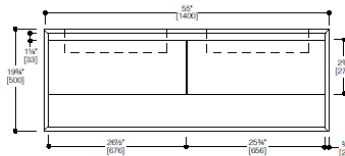

### Modern 45 Degree Up Wall Mount Vanity w/ Shelf

Model: 834450

Collection: Blu Bathworks

Origin: Italy

Description: Double Wall Mount Vanity w/ Shelf White Matte Frame & Vintage Oak Front 55"W x 19"H x 20"D w/ Integrated Countertop Double Basin in White Matte

#### GENERAL FEATURES & SPECIFICATIONS

- Wall Mount Vanity
- Includes: 2-Deep Drawers, Slim Drawer Insert, Protective Mats, Dividers, Storage Compartments, Storage Bins & Tissue Box
- 55"W x 19"H x 20"D
- Slim Inner Drawer Designed for Plumbing Clearance
- Two Lower Angles Feature a Unique 45 Degree Join
- Solid Rust Free Painted Powder Frame Construction & Drawer Runners
- Recessed Integral Finger Pull Channel with Hettich Soft Close System
- Material: Idroleb Ecological Panel
- Finish: White Matte Frame & Vintage Oak Front
- Integrated Double Basin & Countertop with Integral Slot Overflow
- Matching Waste Cover
- Knockouts May be Drilled on-site for Deck Mount Faucets
- Non-Porous, Stain Resistant
- 55-1/4"W x 6-3/4"H x 20-1/4"D (1405 x 173 x 515mm)
- Apron Height: 1/2" (15mm)
- Drain Hole: 1-3/4" (45mm)
- Material: Blu Stone
- Finish: Matte White

FRONT VIEW

SIDE VIEW

We cannot guarantee the accuracy of this information. Dimensions are nominal – for guidance only and are not to be used for pre-installation.

For further information call 312.832.9000 or visit us at [hydrologychicago.com](http://hydrologychicago.com)