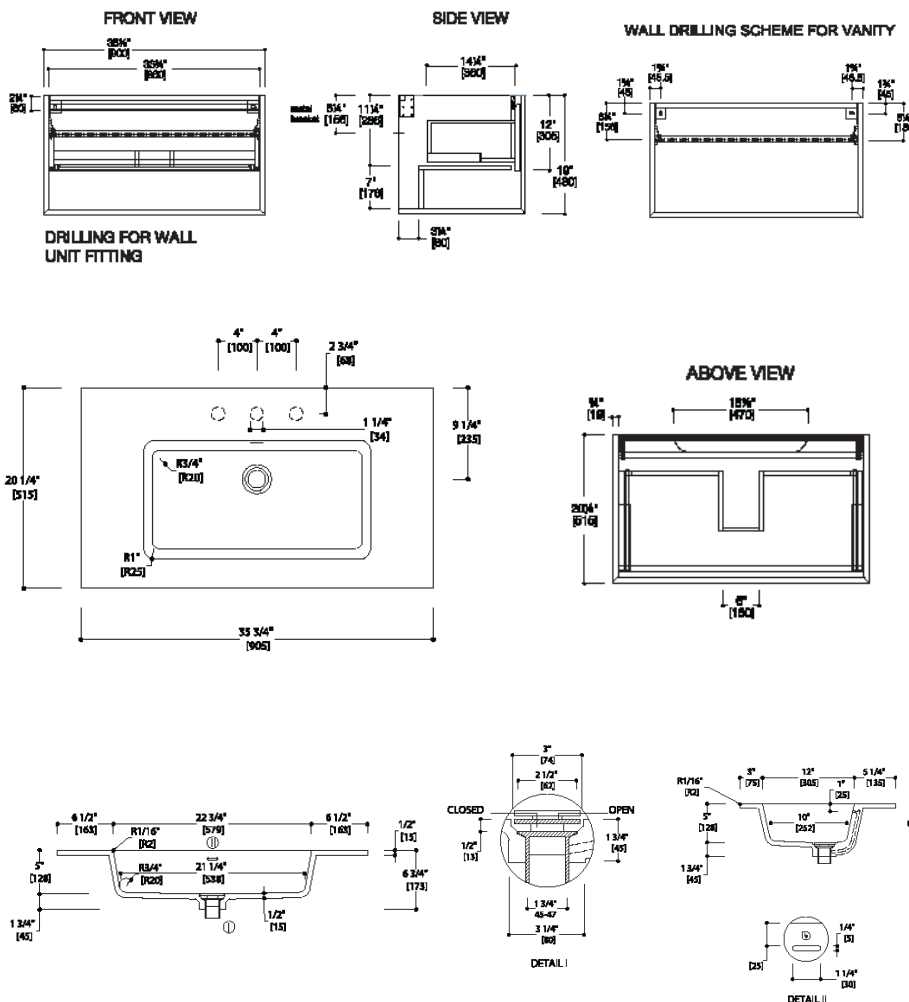

Modern 45 Degree Up Wall Mount Vanity w/ Shelf

Model: 834315

Collection: Blu Bathworks

Origin: Italy

Description: Wall Mount Vanity w/ Shelf White Matte Frame & Vintage Oak Front 35-1/2"W x 19"H x 20"D w/ Integrated Countertop Basin in White Matte

GENERAL FEATURES & SPECIFICATIONS

- Wall Mount Vanity
- Includes: Deep Drawer, Slim Drawer Insert, Protective Mats, Dividers, 2-Storage Compartments, 3-Storage Bins & Tissue Box
- 35-1/2"W x 19"H x 20"D
- Slim Inner Drawer Designed for Plumbing Clearance
- Two Lower Angles Feature a Unique 45 Degree Join
- Solid Rust Free Painted Powder Frame Construction & Drawer Runners
- Recessed Integral Finger Pull Channel with Hettich Soft Close System
- Material: Idroleb Ecological Panel
- Finish: White Matte Frame & Vintage Oak Front
- Integrated Basin & Countertop with Integral Slot Overflow
- Matching Waste Cover
- Knockouts May be Drilled on-site for Deck Mount Faucets
- Non-Porous, Stain Resistant
- 35-3/4"W x 6-3/4"H x 20-1/4"D (905 x 173 x 515mm)
- Apron Height: 1/2" (15mm)
- Drain Hole: 1-3/4" (45mm)
- Material: Blu Stone
- Finish: Matte White

Codes/Standards:

ADA, ASME A112.19.2, IAPMO/cUPC, ICC/ANSI A117.1, CSA B 45, Fixture Dimensions and Hydraulic Performance meet or exceed ANSI/ASME standard A112.19.2, A112.19.9M, and CAN/CSA B45 requirements