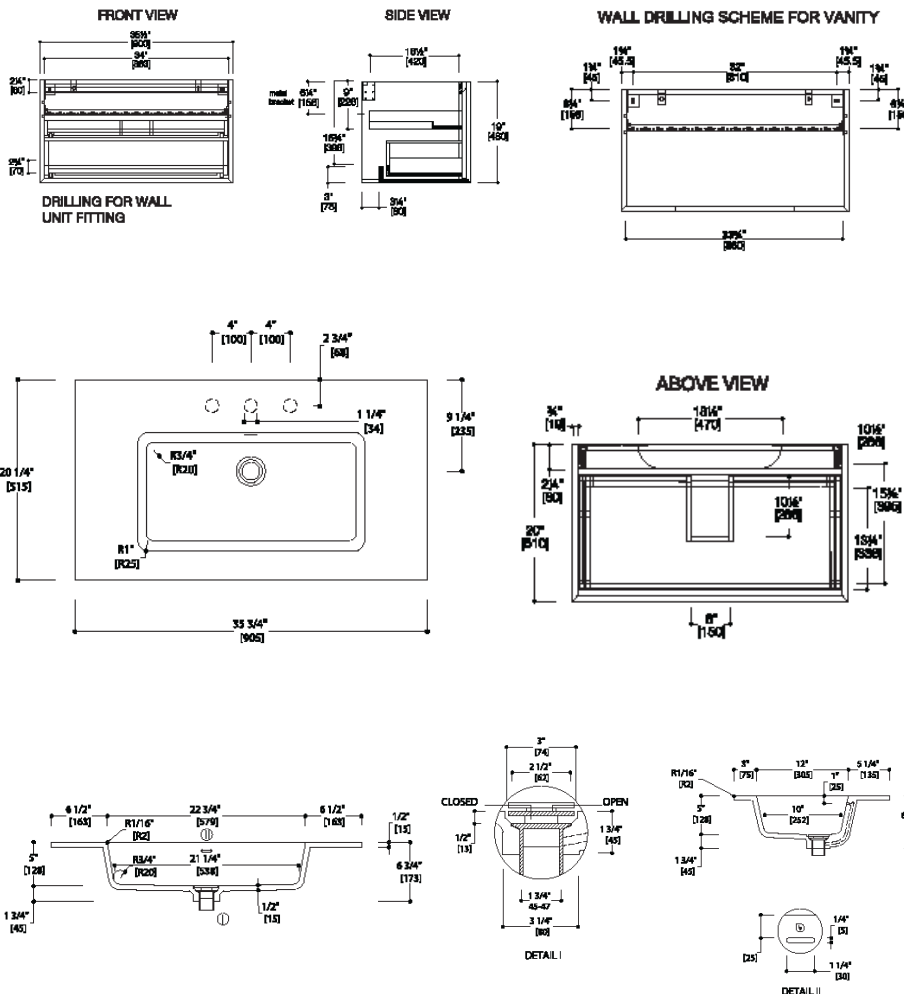

Modern 45 Degree Full Wall Mount Vanity

Model: 834316

Collection: Blu Bathworks

Origin: Italy

**Description: Wall Mount Vanity
Natural Oak Frame & Vintage Oak
Front 35-1/2"W x 19"H x 20"D w/
Integrated Countertop Basin in
White Matte**

GENERAL FEATURES & SPECIFICATIONS

- Wall Mount Vanity
- Includes: Deep Drawer, Slim Drawer Insert, Protective Mats, Dividers, 2-Storage Compartments, 3-Storage Bins & Tissue Box
- 35-1/2"W x 19"H x 20"D
- Slim Inner Drawer Designed for Plumbing Clearance
- Two Lower Angles Feature a Unique 45 Degree Join
- Solid Rust Free Painted Powder Frame Construction & Drawer Runners
- Recessed Integral Finger Pull Channel with Hettich Soft Close System
- Material: Idroleb Ecological Panel
- Finish: Natural Oak Frame & Vintage Oak Front
- Integrated Basin & Countertop with Integral Slot Overflow
- Matching Waste Cover
- Knockouts May be Drilled on-site for Deck Mount Faucets
- Non-Porous, Stain Resistant
- 35-3/4"W x 6-3/4"H x 20-1/4"D (905 x 173 x 515mm)
- Apron Height: 1/2" (15mm)
- Drain Hole: 1-3/4" (45mm)
- Material: Blu Stone
- Finish: Matte White

Codes/Standards:

ADA, ASME A112.19.2, IAPMO/cUPC, ICC/ANSI A117.1, CSA B 45, Fixture Dimensions and Hydraulic Performance meet or exceed ANSI/ASME standard A112.19.2, A112.19.9M, and CAN/CSA B45 requirements