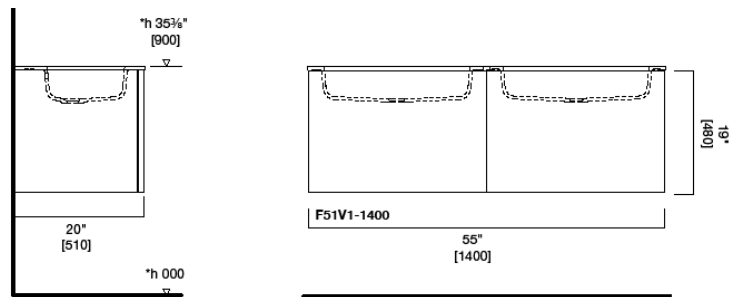

Modern 51-Collection Wall Mount Vanity

Model: 834448

Collection: Blu Bathworks

Origin: Italy

Description: Wall Mount Double Vanity in HST Fumo 55"W x 19"H x 20-1/4"D w/ Integrated Countertop w/ Double Basins in White Matte

GENERAL FEATURES & SPECIFICATIONS

- Wall Mount Vanity
- Includes: (2) Deep Drawers & (2) Slim Drawer Inserts
- 55"W x 19"H x 20-1/4"D
- Slim Inner Drawer Designed for Plumbing Clearance
- Hettich Push/Pull Drawer Opening System
- Material: Hard Surface Technology (HST)
- Finish: Bianco
- Integrated Double Basins & Countertop with Integral Slot Overflow
- Matching Waste Cover
- Knockouts May be Drilled on-site for Deck Mount Faucets
- Non-Porous, Stain Resistant
- 55-1/4"W x 6-3/4"H x 20-1/4"D (1405 x 173 x 515mm)
- Apron Height: 1/2" (15mm)
- Drain Hole: 1-3/4" (45mm)
- Material: Blu Stone
- Finish: Matte White

Codes/Standards:

ADA, ASME A112.19.2, IAPMO/cUPC, ICC/ANSI A117.1, CSA B 45, Fixture Dimensions and Hydraulic Performance meet or exceed ANSI/ASME standard A112.19.2, A112.19.9M, and CAN/CSA B45 requirements