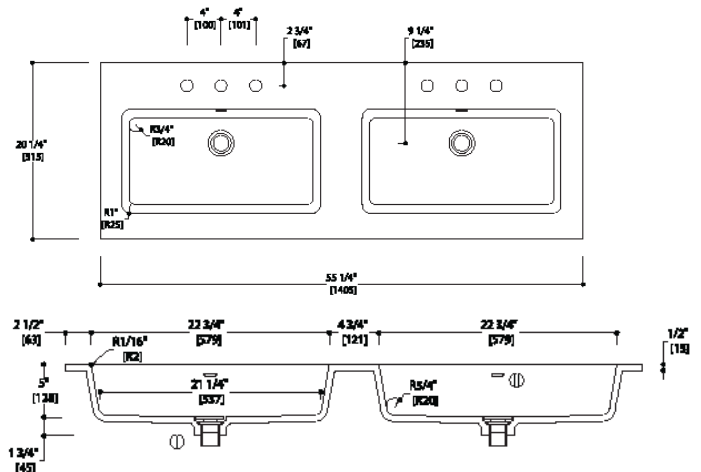

Modern 51-Collection Wall Mount Vanity

Model: 834448

Collection: Blu Bathworks

Origin: Italy

Description: Wall Mount Double Vanity in HST Fumo 55"W x 19"H x 20-1/4"D w/ Integrated Countertop w/ Double Basins in White Matte

GENERAL FEATURES & SPECIFICATIONS

- Wall Mount Vanity
- Includes: (2) Deep Drawers & (2) Slim Drawer Inserts
- 55"W x 19"H x 20-1/4"D
- Slim Inner Drawer Designed for Plumbing Clearance
- Hettich Push/Pull Drawer Opening System
- Material: Hard Surface Technology (HST)
- Finish: Bianco
- Integrated Double Basins & Countertop with Integral Slot Overflow
- Matching Waste Cover
- Knockouts May be Drilled on-site for Deck Mount Faucets
- Non-Porous, Stain Resistant
- 55-1/4"W x 6-3/4"H x 20-1/4"D (1405 x 173 x 515mm)
- Apron Height: 1/2" (15mm)
- Drain Hole: 1-3/4" (45mm)
- Material: Blu Stone
- Finish: Matte White

Codes/Standards:

ADA, ASME A112.19.2, IAPMO/cUPC, ICC/ANSI A117.1, CSA B 45, Fixture Dimensions and Hydraulic Performance meet or exceed ANSI/ASME standard A112.19.2, A112.19.9M, and CAN/CSA B45 requirements