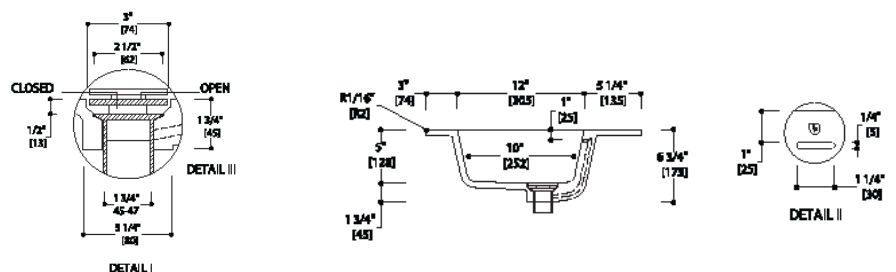

Modern 51-Collection Wall Mount Vanity

Model: 834448

Collection: Blu Bathworks

Origin: Italy

Description: Wall Mount Double Vanity in HST Fumo 55"W x 19"H x 20-1/4"D w/ Integrated Countertop w/ Double Basins in White Matte

GENERAL FEATURES & SPECIFICATIONS

- Wall Mount Vanity
- Includes: (2) Deep Drawers & (2) Slim Drawer Inserts
- 55"W x 19"H x 20-1/4"D
- Slim Inner Drawer Designed for Plumbing Clearance
- Hettich Push/Pull Drawer Opening System
- Material: Hard Surface Technology (HST)
- Finish: Bianco
- Integrated Double Basins & Countertop with Integral Slot Overflow
- Matching Waste Cover
- Knockouts May be Drilled on-site for Deck Mount Faucets
- Non-Porous, Stain Resistant
- 55-1/4"W x 6-3/4"H x 20-1/4"D (1405 x 173 x 515mm)
- Apron Height: 1/2" (15mm)
- Drain Hole: 1-3/4" (45mm)
- Material: Blu Stone
- Finish: Matte White

Codes/Standards:

ADA, ASME A112.19.2, IAPMO/cUPC, ICC/ANSI A117.1, CSA B 45, Fixture Dimensions and Hydraulic Performance meet or exceed ANSI/ASME standard A112.19.2, A112.19.9M, and CAN/CSA B45 requirements