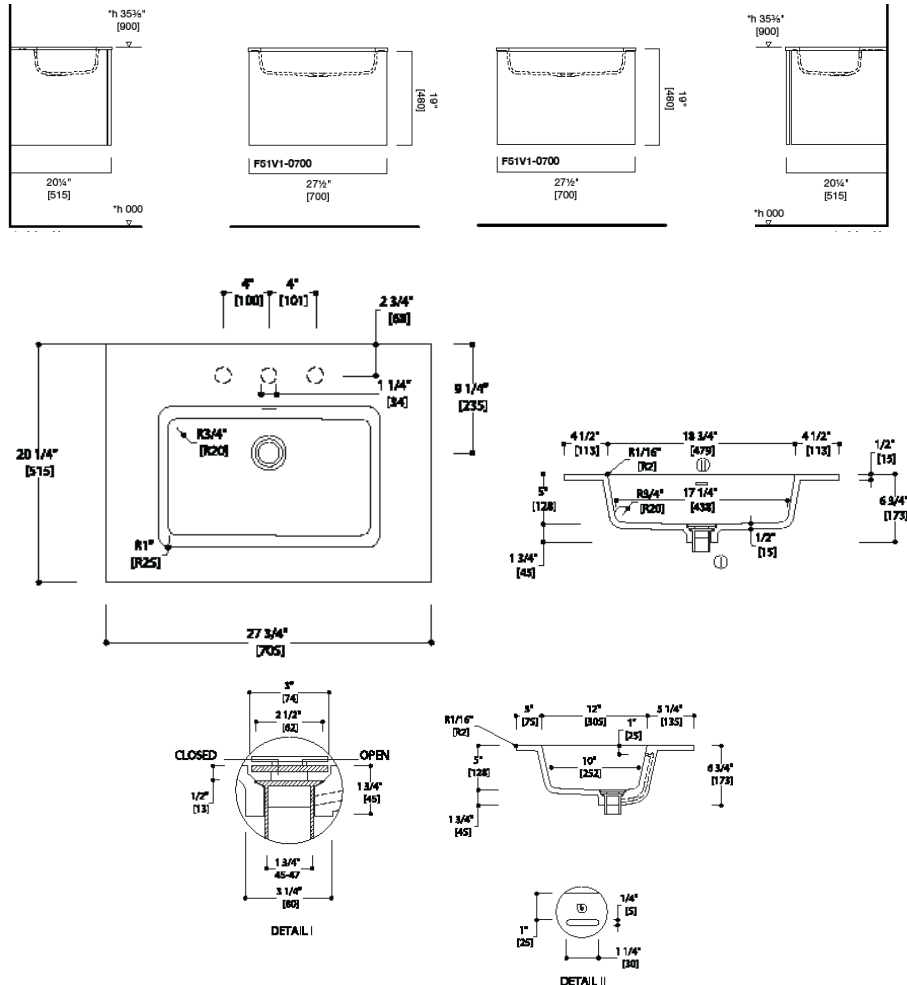

Modern 51-Collection Wall Mount Vanity

Model: 834291

Collection: Blu Bathworks

Origin: Italy

Description: Wall Mount Vanity in HST Tobacco 27-1/2"W x 19"H x 20-1/4"D w/ Integrated Countertop Basin in White Matte

GENERAL FEATURES & SPECIFICATIONS

- Wall Mount Vanity
- Includes: Deep Drawer & Slim Drawer Insert
- 27-1/2"W x 19"H x 20-1/4"D
- Slim Inner Drawer Designed for Plumbing Clearance
- Hettich Push/Pull Drawer Opening System
- Material: Hard Surface Technology (HST)
- Finish: Tobacco
- Integrated Basin & Countertop with Integral Slot Overflow
- Matching Waste Cover
- Knockouts May be Drilled for Deck Mount Faucets
- Non-Porous, Stain Resistant
- 27-3/4"W x 6-3/4"H x 20-1/4"D (705 x 173 x 515mm)
- Apron Height: 1/2" (15mm)
- Drain Hole: 1-3/4" (45mm)
- Material: Blu Stone
- Finish: Matte White

Codes/Standards:

ADA, ASME A112.19.2, IAPMO/cUPC, ICC/ANSI A117.1, CSA B 45, Fixture Dimensions and Hydraulic Performance meet or exceed ANSI/ASME standard A112.19.2, A112.19.9M, and CAN/CSA B45 requirements