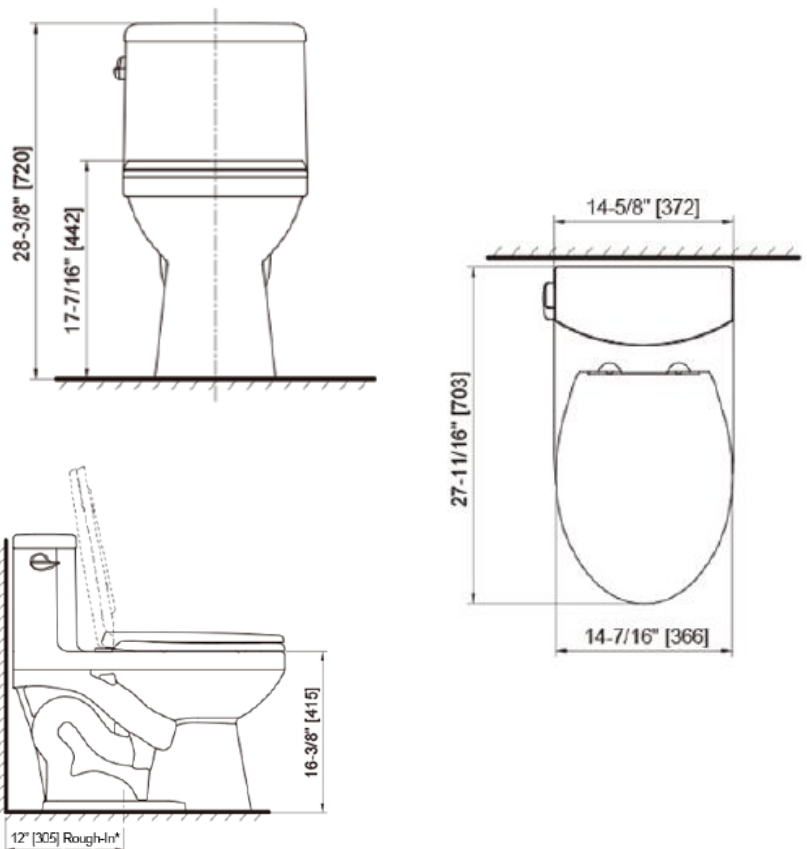

Modern Annie One-Piece Toilet

Model: 827788

Collection: Axent

Origin: Switzerland

Description: One-Piece Floor Mounted Toilet in White 27-11/16" L x 14-7/16" W x 28-3/8" H 1.0GPF

GENERAL FEATURES & SPECIFICATIONS

- One-Piece Toilet
- Floor Mounted
- Vitreous China
- Polypropylene and Easy Clean Antibacterial Glaze
- 1.0 GPF
- 12" Rough-In
- Elongated Bowl Shape
- 27-11/16" L x 14-7/16" W x 28-3/8" H
- 90.4 lbs
- Patented Airless Siphon Technology for Optimum Flushing Performance
- Left-Sided Lever in Polished Chrome Brass
- Seat Included
- ADA Height Toilet Bowl
- In White

*Note: If baseboards are used measure minimum 12" [305] from baseboard.