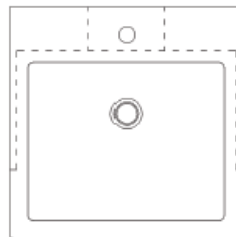

Modern Aqua Half Built-In & Countertop Washbasin

Style Number: 769985

Collection: Vero Stone

Origin: Italy

Description: Aqua Half Built-In & Countertop Washbasin One Tap Hole in Travertino Noce Natural Stone 19.7”L x 19.7”W x 5.9”H

GENERAL FEATURES & SPECIFICATIONS

- Half Built-In & Countertop
- One Faucet Hole
- Weight: 110 lbs.
- 19.7”L x 19.7”W x 5.9”H
- Square Countertop Additional
- **Material: Natural Stone**
- **Finishes: Travertino Classico, Travertino Becagli, Travertino Noce, Travertino Bianco Rapoland, Travertino Dorato, Limestone, Marmo Bianco Carrara, Marmo Arabescato, Ardesia**

SECTION

PLAN VIEW

SECTION

LATERAL VIEW