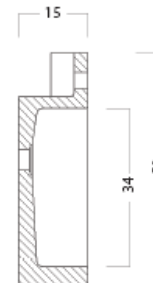

Modern Aqua Half Built-In & Countertop Washbasin

Style Number: 769985

Collection: Vero Stone

Origin: Italy

Description: Aqua Half Built-In & Countertop Washbasin One Tap Hole in Travertino Noce Natural Stone 19.7”L x 19.7”W x 5.9”H

GENERAL FEATURES & SPECIFICATIONS

- Half Built-In & Countertop
- One Faucet Hole
- Weight: 110 lbs.
- 19.7”L x 19.7”W x 5.9”H
- Square Countertop Additional
- **Material: Natural Stone**
- **Finishes: Travertino Classico, Travertino Becagli, Travertino Noce, Travertino Bianco Rapoland, Travertino Dorato, Limestone, Marmo Bianco Carrara, Marmo Arabescato, Ardesia**

SECTION

PLAN VIEW

SECTION

LATERAL VIEW