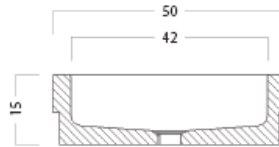

Modern Aqua Half Built-In & Countertop Washbasin

Style Number: 769985

Collection: Vero Stone

Origin: Italy

Description: Aqua Half Built-In & Countertop Washbasin One Tap Hole in Travertino Noce Natural Stone 19.7”L x 19.7”W x 5.9”H

GENERAL FEATURES & SPECIFICATIONS

- Half Built-In & Countertop
- One Faucet Hole
- Weight: 110 lbs.
- 19.7”L x 19.7”W x 5.9”H
- Square Countertop Additional
- **Material: Natural Stone**
- **Finishes: Travertino Classico, Travertino Becagli, Travertino Noce, Travertino Bianco Rapoland, Travertino Dorato, Limestone, Marmo Bianco Carrara, Marmo Arabescato, Ardesia**

SECTION

PLAN VIEW

SECTION

LATERAL VIEW