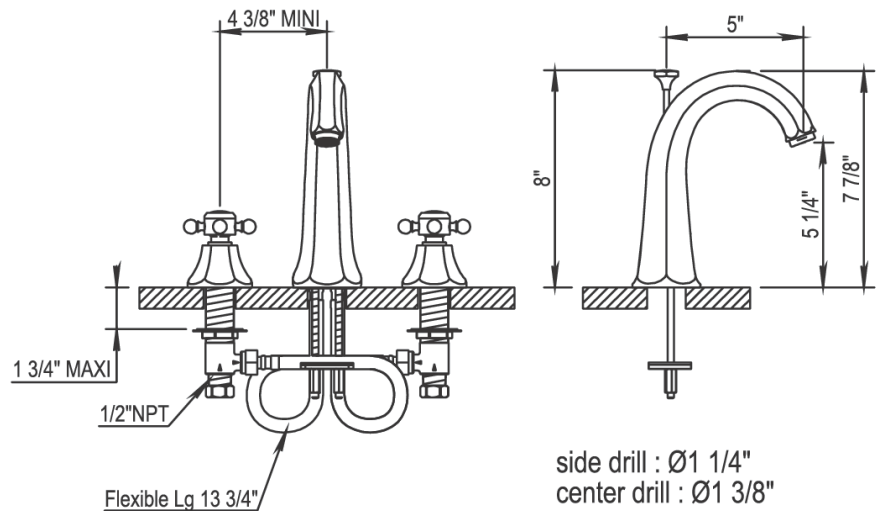

### Traditional Ascott Deck Mount Faucet

Style Number: 759016

Collection: Horus

Origin: France

**Description: Ascott Deck Mount Three Hole Cross Handle Basin Mixer w/ Fixed Spout 5" Projection 8" Height in Polished Chrome 2.2GPM Flow Rate**

#### GENERAL FEATURES & SPECIFICATIONS

- Deck Mounted
- Three Holes
- Cross Handles
- High Fixed Spout
- 5" Projection
- 8" Height
- ¼ turn Ceramic Disc
- Flow Rate: 2.2GPM
- Cal Green Low Flow Aerator & Low Lead Available
- **Material: Solid Brass**
- **Finishes: Polished Chrome, Polished Nickel, Brushed Nickel, Unlacquered Brass, Golden Brass, Antique Brass, Cannon Bronze, Black Chrome, Polished Gold, Matte Gold, Polished Silver, or Antique Silver**