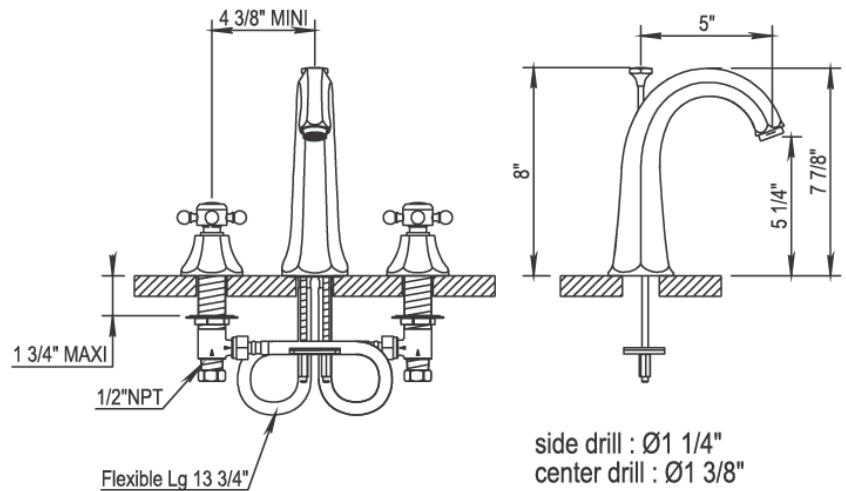

Traditional Ascott Deck Mount Faucet

Style Number: 759019

Collection: Horus

Origin: France

**Description: Ascott Deck Mount Three
Hole Lever Handle Basin Mixer w/
Fixed Spout 5" Projection 8" Height in
Polished Chrome 2.2GPM Flow Rate**

GENERAL FEATURES & SPECIFICATIONS

- Deck Mounted
- Three Holes
- Lever Handles
- Fixed Spout
- 5" Projection
- 8" Height
- ¼ Turn Ceramic Disc
- Flow Rate: 2.2GPM
- Cal Green Low Flow Aerator and Low Lead Available
- **Material: Solid Brass**
- **Finishes: Polished Chrome, Polished Nickel, Brushed Nickel, Unlacquered Brass, Golden Brass, Antique Brass, Cannon Bronze, Black Chrome, Polished Gold, Matte Gold, Polished Silver, or Antique Silver**