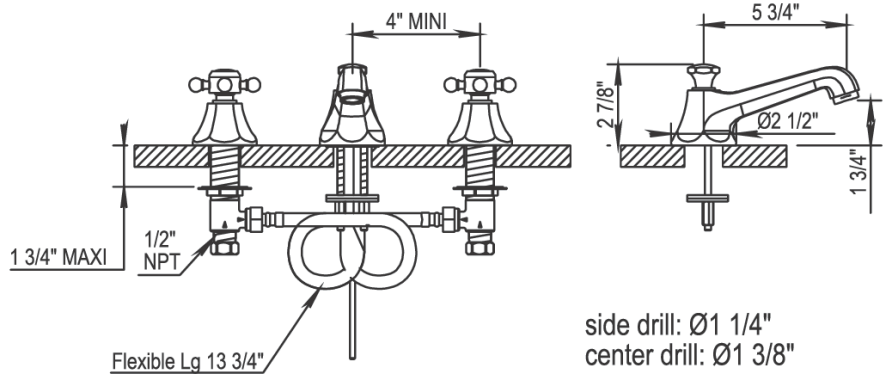

Traditional Ascott Deck Mount Faucet

Style Number: 759027

Collection: Horus

Origin: France

**Description: Ascott Deck Mount Three
Hole Cross Handle Basin Mixer w/
Low Fixed Spout 5-3/4" Projection 2-
7/8" Height in Polished Chrome
2.2GPM Flow Rate**

GENERAL FEATURES & SPECIFICATIONS

- Deck Mounted
- Three Holes
- Cross Handles
- Low Fixed Spout
- 5-3/4" Projection
- 2-7/8" Height
- ¼ turn Ceramic Disc
- Flow Rate: 2.2GPM
- Cal Green Low Flow Aerator & Low Lead Available
- **Material: Solid Brass**
- **Finishes: Polished Chrome, Polished Nickel, Brushed Nickel, Unlacquered Brass, Golden Brass, Antique Brass, Cannon Bronze, Black Chrome, Polished Gold, Matte Gold, Polished Silver, or Antique Silver**