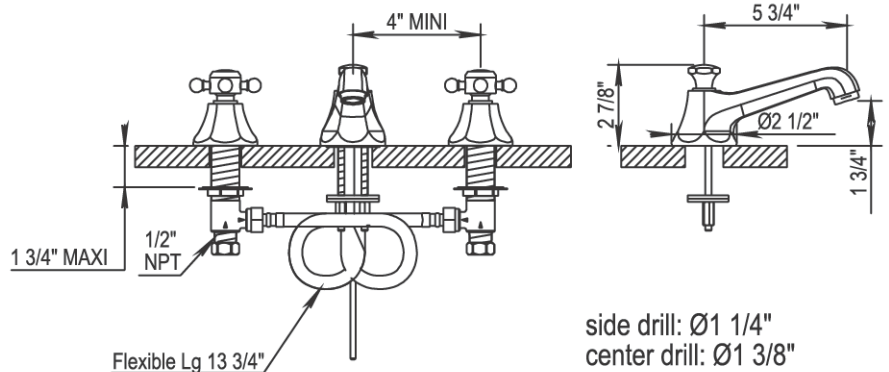

Traditional Ascott Deck Mount Faucet

Style Number: 759030

Collection: Horus

Origin: France

Description: Ascott Deck Mount Three
Hole Lever Handle Basin Mixer w/
Low Fixed Spout 5-3/4" Projection 2-
7/8" Height in Polished Chrome
2.2GPM Flow Rate

GENERAL FEATURES & SPECIFICATIONS

- Deck Mounted
- Three Holes
- Lever Handles
- Fixed Low Spout
- Ceramic Disc Cartridge
- 5-3/4" Projection
- 2-7/8" Height
- Flow Rate: 2.2GPM
- Cal Green Low Flow Aerator and Low Lead Available
- **Material: Solid Brass**
- **Finishes: Polished Chrome, Polished Nickel, Brushed Nickel, Unlacquered Brass, Golden Brass, Antique Brass, Cannon Bronze, Black Chrome, Polished Gold, Matte Gold, Polished Silver, or Antique Silver**