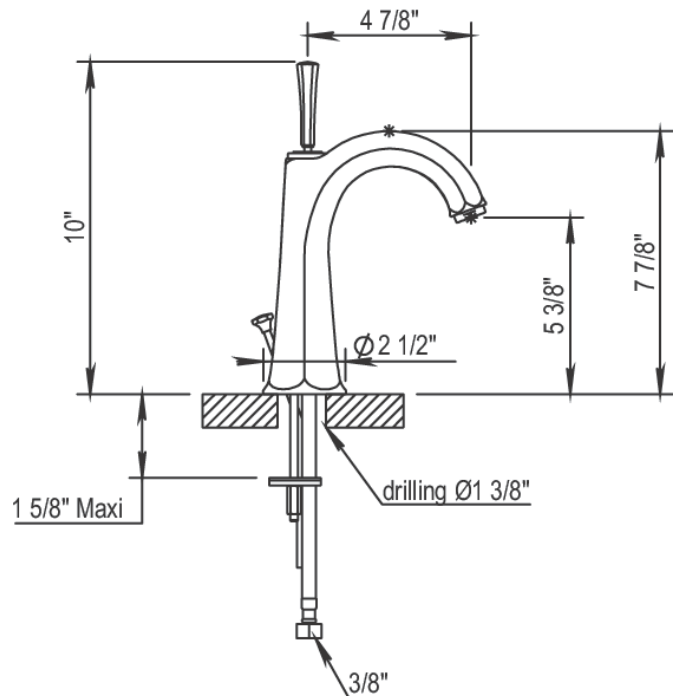

Traditional Ascott Deck Mount Faucet

Style Number: 759794

Collection: Horus

Origin: France

**Description: Ascott Deck Mount
Single Hole Lever Handle Basin Mixer
w/ Fixed Spout 4-7/8" Projection 10"
Height in Polished Chrome 2.2GPM
Flow Rate**

GENERAL FEATURES & SPECIFICATIONS

- Basin Mixer
- Single Hole
- Lever Handle
- Fixed Spout
- ¼ Turn Ceramic Disc
- 4-7/8" Projection
- 10" Height
- Flow Rate: 2.2GPM
- Cal Green Low Flow Aerator & Low Lead Available
- **Material: Solid Brass**
- **Finishes: Polished Chrome, Polished Nickel, Brushed Nickel, Unlacquered Brass, Golden Brass, Antique Brass, Cannon Bronze, Black Chrome, Polished Gold, Matte Gold, Polished Silver, or Antique Silver**