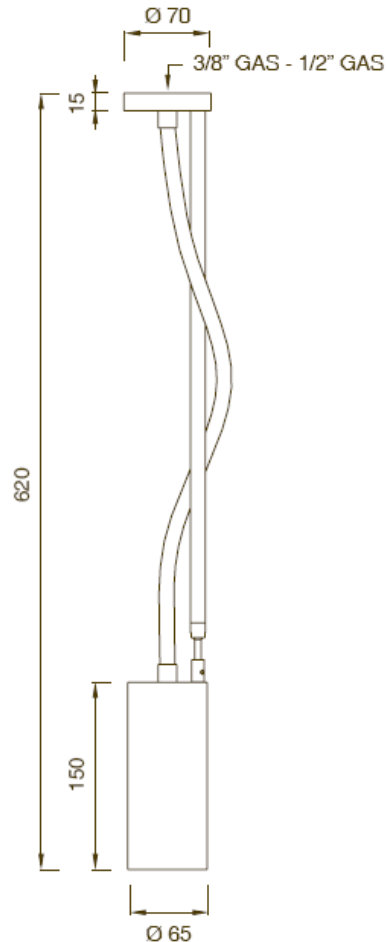

Modern Asta Ceiling Mount Shower Head

Style Number: 761351

Collection: Cea Design

Origin: Italy

Description: Asta Ceiling Mount Shower Head in Satin Stainless Steel w/ White Silicone Rubber Hose 24.40" (620mm) Height

GENERAL FEATURES & SPECIFICATIONS

- Ceiling Mounted
- With Hose
- Max. 158° F
- 24.40" (620mm) Height
- Shower Head 5.90"L x 2.55"W (150mm x 65mm)
- **Material: Stainless Steel & Silicone Rubber**
- **Finishes: Satin, Polished, Polished Copper, Satin Copper, Polished Bronze, Satin Bronze, Polished Gold, Satin Gold, Polished Black Diamond, Satin Black Diamond**
- **Hose Colors: Aqua Green, Cobalt Blue, Anthracite Grey, or White**