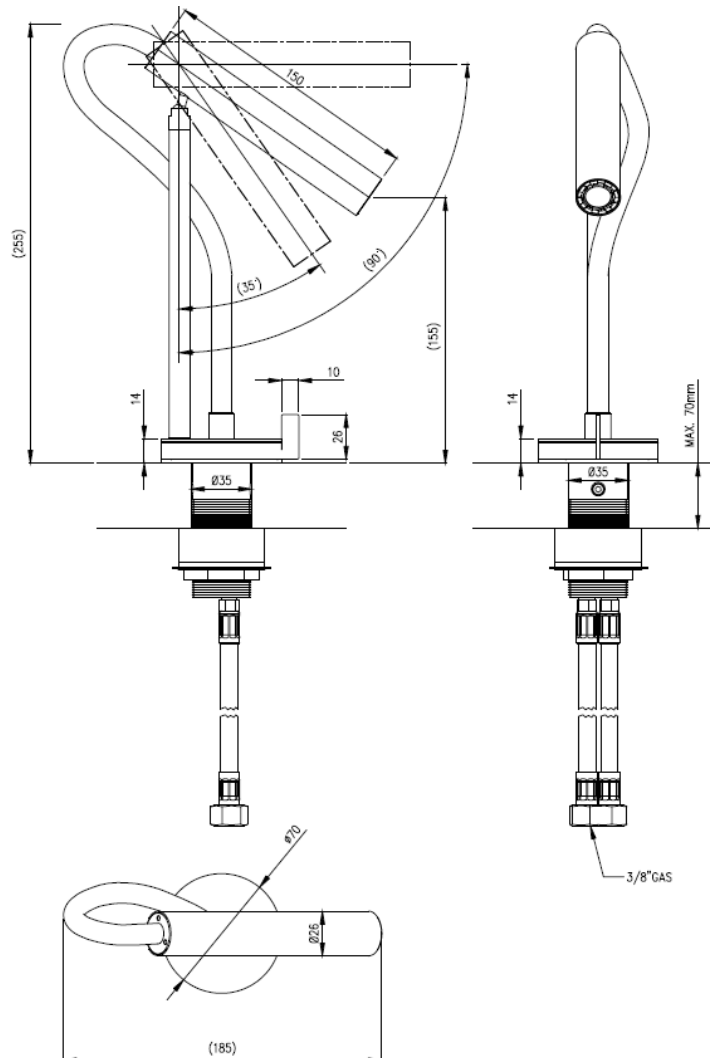

### Modern Asta Deck Mount Faucet

**Style Number: 761347**

**Collection: Cea Design**

**Origin: Italy**

**Description: Asta Deck Mount Hydroprogressive Mixer w/ Adjustable and Removable Spout in Satin Stainless Steel w/ White Silicone Rubber Hose 10.23" (260mm) Height**

#### GENERAL FEATURES & SPECIFICATIONS

- Deck Mounted
- Hydroprogressive
- Adjustable & Removable Spout
- With Hose
- 10.23" (260mm) Height
- 5.90" (150mm) Spout
- Water Saving 1.32 gpm
- **Material: Stainless Steel & Silicone Rubber**
- **Finishes: Satin, Polished, Polished Copper, Satin Copper, Polished Bronze, Satin Bronze, Polished Gold, Satin Gold, Polished Black Diamond, Satin Black Diamond**
- **Hose Colors: Aqua Green, Cobalt Blue, Anthracite Grey, or White**