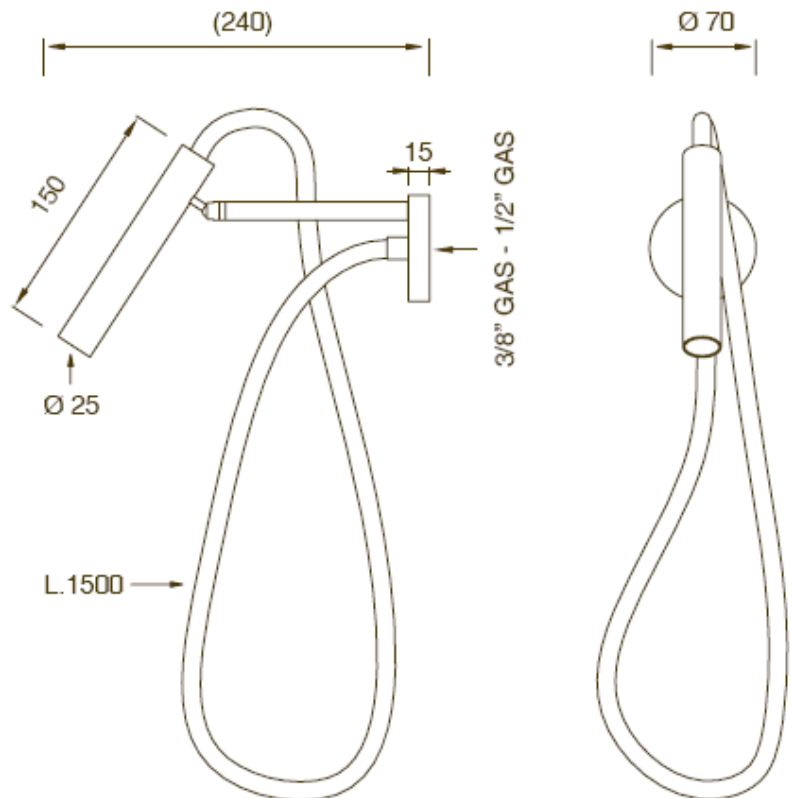

Modern Asta Wall Mount Handshower

Style Number: 761350

Collection: Cea Design

Origin: Italy

Description: Asta Wall Mount Handshower w/ Adjustable and Removable Spout in Satin Stainless Steel w/ White Silicone Rubber Hose 9.44" (240mm) Projection

GENERAL FEATURES & SPECIFICATIONS

- Wall Mounted
- Adjustable & Removable Spout
- With Hose
- 9.44" (240mm) Projection
- 59" (1500mm) Hose Length
- Max. 158° F
- **Material: Stainless Steel & Silicone Rubber**
- **Finishes: Satin, Polished, Polished Copper, Satin Copper, Polished Bronze, Satin Bronze, Polished Gold, Satin Gold, Polished Black Diamond, Satin Black Diamond**
- **Hose Colors: Aqua Green, Cobalt Blue, Anthracite Grey, or White**