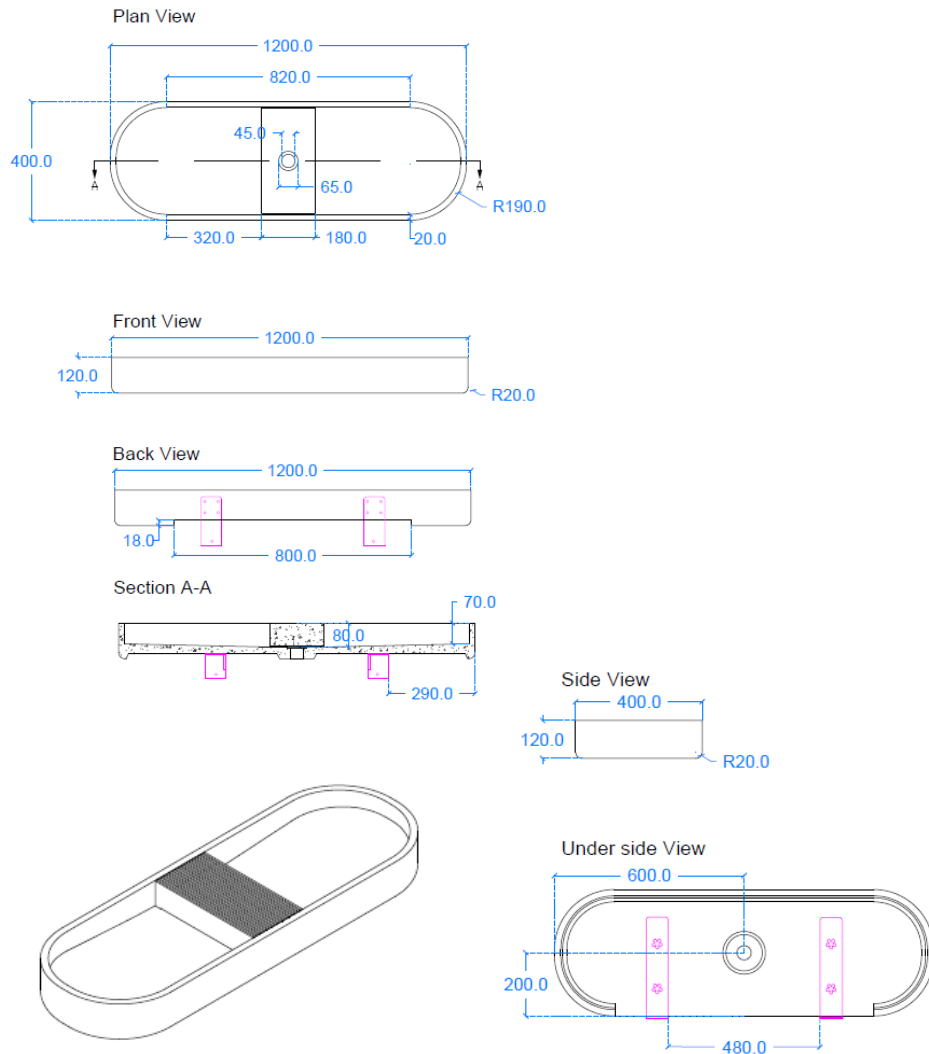

Modern Aura Double Wall Mount or Surface Mount Basin

Model: 845602

Collection: Kast

Origin: UK

Description: Concrete Wall Mount or Surface Mount Double Basin with Centered Vanity Space in Blue 47-1/4"L x 13-3/4"W x 4-3/4"H

GENERAL FEATURES & SPECIFICATIONS

- Concrete Double Basin
- Wall or Surface mount
- Front edge thickness: .75"
- Dimensions: 47-1/4"L x 13-3/4"W x 4-3/4"H
- For use with wall mounted tap
- Available with or without brackets
- Material: Concrete
- Finishes available: White, Ash, Ivory, Fossil, Stone, Zinc, Iron, Black, Peach, Blush, Ember, Brick, Wheat, Oyster, Sandcastle, Golden, Sage, Mint, Green, Forest, Heather, Dove, Duck Egg, Teal, Mineral, Steel, Blue, Storm