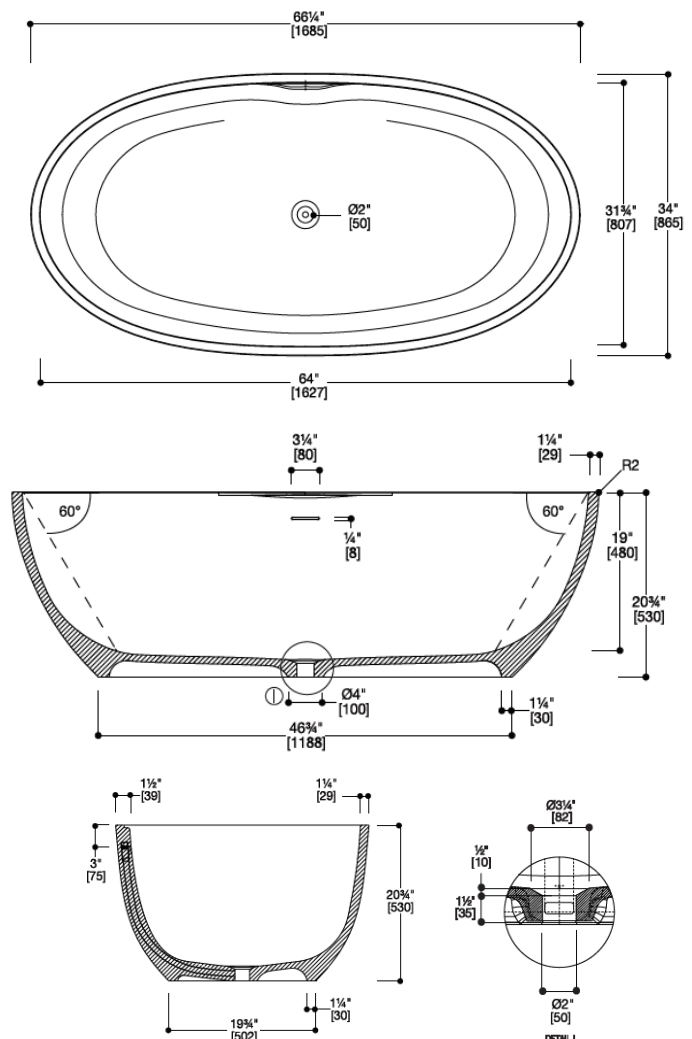

Modern Azure Freestanding Oval Bathtub

Model: 814539

Collection: Blu Bathworks

Origin: Italy

Description: Azure Blu Stone Freestanding Oval Tub in Matte White 66-1/4" x 34" x 20-3/4"

GENERAL FEATURES & SPECIFICATIONS

- Freestanding Blu.Stone bathtub
- Streamline high profile one piece design
- 66-1/4" x 34" x 20-3/4"
- Includes integral slot overflow and matching Blu.Stone waste cover.
- Made of Blu.Stone, providing the look and feel of natural stone.
- Non-porous, stain resistant surface that does not require sealing.
- Does not promote bacteria or fungi
- Does not include tailpiece.
- 3" to overflow
- 84 gallon capacity
- 60 degree interior slope
- Standard Finish: Matte or Gloss White
- Material: Blu.Stone

Codes/Standards:

Meets or exceeds ANSI / ASME standard CSA B45.5.11 / IAPMO Z124
 IAPMO / ANSI Z124.8
 CSA

We cannot guarantee the accuracy of this information. Dimensions are nominal – for guidance only and are not to be used for pre-installation.