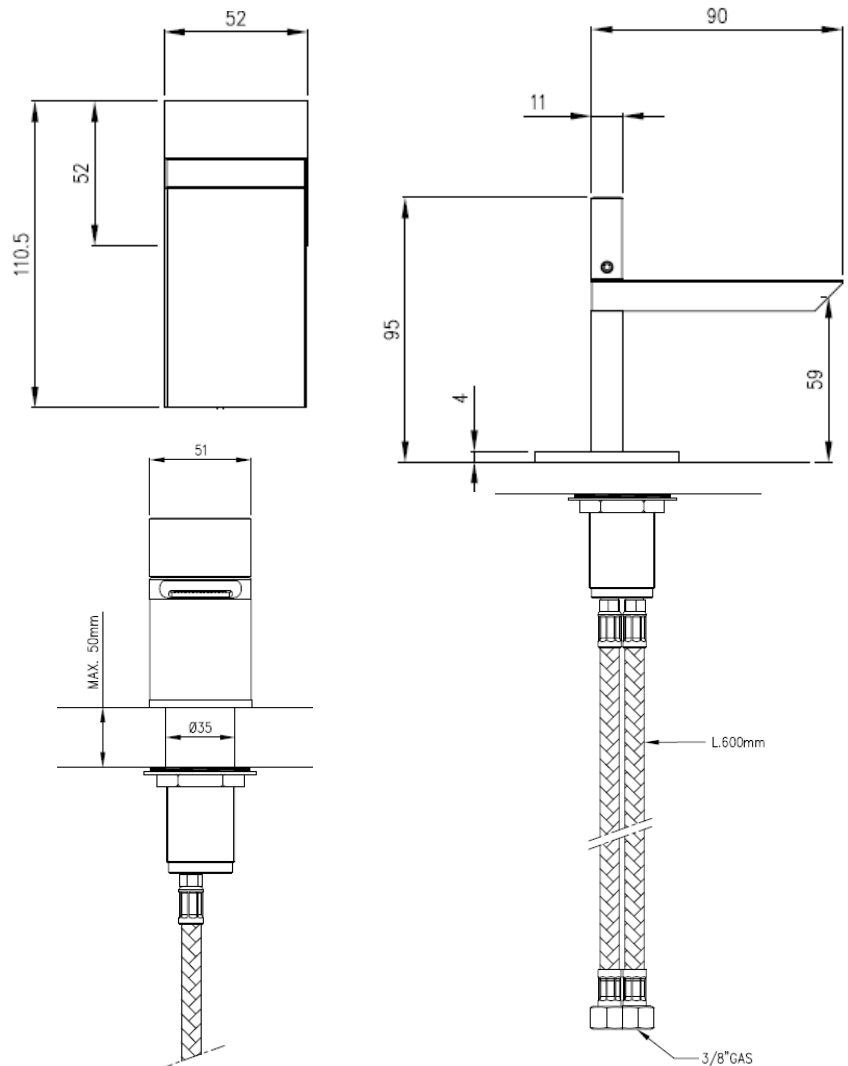

### Modern Bar Deck Mount Faucet

Style Number: 749382

Collection: Cea Design

Origin: Italy

Description: Bar Deck Mount Single Hole Hydroprogressive Mixer in Satin Stainless Steel 3.74" (95mm) Height

#### GENERAL FEATURES & SPECIFICATIONS

- Deck Mounted
- Single Hole
- Hydroprogressive
- 3.74" (95mm) Height
- 4.33" (110mm) Projection
- Max. 158° F
- Water Saving 1.32gpm
- **Material: Stainless Steel**
- **Finishes: Satin, Polished, Polished Copper, Satin Copper, Polished Bronze, Satin Bronze, Polished Gold, Satin Gold, Polished Black Diamond, Satin Black Diamond**