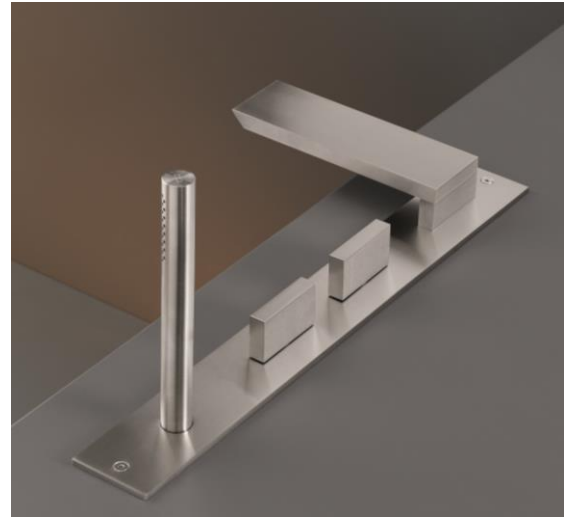

Modern Bar Deck Mount Faucet

Style Number: 770557

Collection: Cea Design

Origin: Italy

Description: Bar Deck Mount Set of Two Mixers Hydroprogressive w/ Spout, Handshower, & Built-in Box in Satin Stainless Steel w/ Hose in Stainless Steel 7.87" (200mm) Height x 15.74" (400mm) Length

GENERAL FEATURES & SPECIFICATIONS

- Deck Mounted
- Two Mixers
- Hydroprogressive
- Includes: Spout, Handshower, & Hose
- 7.87" (200mm) Height x 15.74" (400mm) Length
- 7.08" (180mm) Projection
- Built-in Box
- 1/2" Gas
- **Material: Stainless Steel**
- **Finishes: Satin, Polished, Polished Copper, Satin Copper, Polished Bronze, Satin Bronze, Polished Gold, Satin Gold, Polished Black Diamond, Satin Black Diamond**