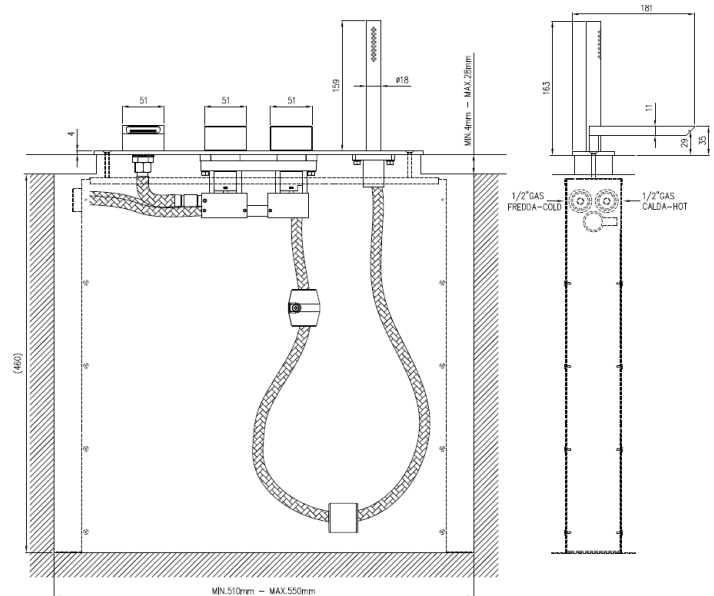

Modern Bar Deck Mount Faucet

Style Number: 770557

Collection: Cea Design

Origin: Italy

Description: Bar Deck Mount Set of Two Mixers Hydroprogressive w/ Spout, Handshower, & Built-in Box in Satin Stainless Steel w/ Hose in Stainless Steel 7.87" (200mm) Height x 15.74" (400mm) Length

GENERAL FEATURES & SPECIFICATIONS

- Deck Mounted
- Two Mixers
- Hydroprogressive
- Includes: Spout, Handshower, & Hose
- 7.87" (200mm) Height x 15.74" (400mm) Length
- 7.08" (180mm) Projection
- Built-in Box
- 1/2" Gas
- **Material: Stainless Steel**
- **Finishes: Satin, Polished, Polished Copper, Satin Copper, Polished Bronze, Satin Bronze, Polished Gold, Satin Gold, Polished Black Diamond, Satin Black Diamond**

Does Not Meet Any US Code Approvals, Building Or Plumbing Codes

We cannot guarantee the accuracy of this information. Dimensions are nominal – for guidance only and are not to be used for pre-installation.