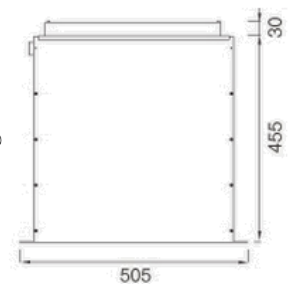

Modern Bar Deck Mount Faucet

Style Number: 770557

Collection: Cea Design

Origin: Italy

Description: Bar Deck Mount Set of Two Mixers Hydroprogressive w/ Spout, Handshower, & Built-in Box in Satin Stainless Steel w/ Hose in Stainless Steel 7.87" (200mm) Height x 15.74" (400mm) Length

GENERAL FEATURES & SPECIFICATIONS

- Deck Mounted
- Two Mixers
- Hydroprogressive
- Includes: Spout, Handshower, & Hose
- 7.87" (200mm) Height x 15.74" (400mm) Length
- 7.08" (180mm) Projection
- Built-in Box
- 1/2" Gas
- **Material: Stainless Steel**
- **Finishes: Satin, Polished, Polished Copper, Satin Copper, Polished Bronze, Satin Bronze, Polished Gold, Satin Gold, Polished Black Diamond, Satin Black Diamond**