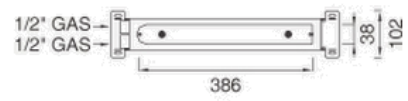

Modern Bar Deck Mount Faucet

Style Number: 770557

Collection: Cea Design

Origin: Italy

Description: Bar Deck Mount Set of Two Mixers Hydroprogressive w/ Spout, Handshower, & Built-in Box in Satin Stainless Steel w/ Hose in Stainless Steel 7.87" (200mm) Height x 15.74" (400mm) Length

GENERAL FEATURES & SPECIFICATIONS

- Deck Mounted
- Two Mixers
- Hydroprogressive
- Includes: Spout, Handshower, & Hose
- 7.87" (200mm) Height x 15.74" (400mm) Length
- 7.08" (180mm) Projection
- Built-in Box
- 1/2" Gas
- **Material: Stainless Steel**
- **Finishes: Satin, Polished, Polished Copper, Satin Copper, Polished Bronze, Satin Bronze, Polished Gold, Satin Gold, Polished Black Diamond, Satin Black Diamond**