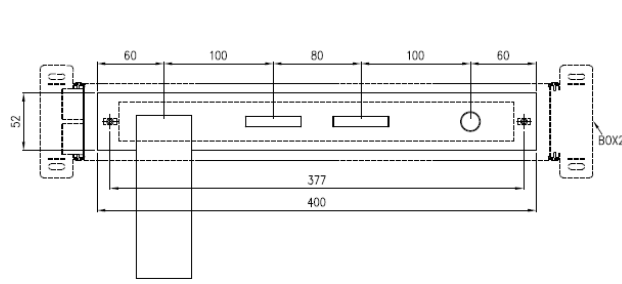

Modern Bar Deck Mount Faucet

Style Number: 770557

Collection: Cea Design

Origin: Italy

Description: Bar Deck Mount Set of Two Mixers Hydroprogressive w/ Spout, Handshower, & Built-in Box in Satin Stainless Steel w/ Hose in Stainless Steel 7.87" (200mm) Height x 15.74" (400mm) Length

GENERAL FEATURES & SPECIFICATIONS

- Deck Mounted
- Two Mixers
- Hydroprogressive
- Includes: Spout, Handshower, & Hose
- 7.87" (200mm) Height x 15.74" (400mm) Length
- 7.08" (180mm) Projection
- Built-in Box
- 1/2" Gas
- **Material: Stainless Steel**
- **Finishes: Satin, Polished, Polished Copper, Satin Copper, Polished Bronze, Satin Bronze, Polished Gold, Satin Gold, Polished Black Diamond, Satin Black Diamond**

Does Not Meet Any US Code Approvals, Building Or Plumbing Codes

We cannot guarantee the accuracy of this information. Dimensions are nominal – for guidance only and are not to be used for pre-installation.