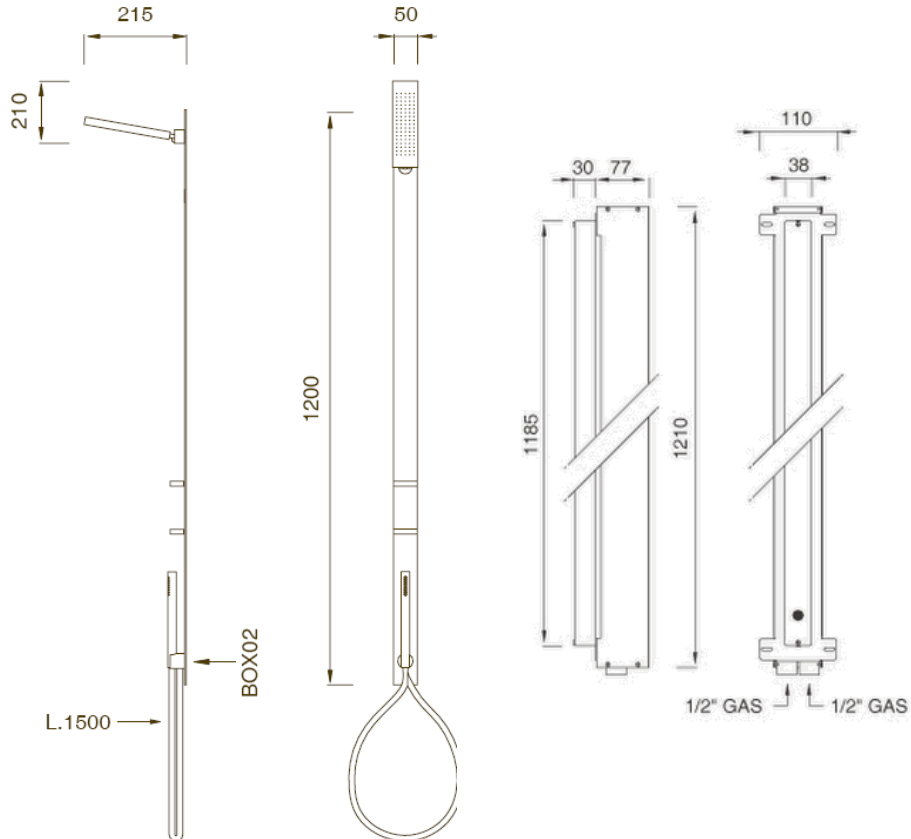

Modern Bar Wall Mount Shower Set

Style Number: 770556

Collection: Cea Design

Origin: Italy

Description: Bar Wall Mount Shower Set w/ Adjustable Shower Head, Handshower, & Built-in Part in Satin Stainless Steel & Delrin w/ 59" (1500mm) Hose in White Silicone Rubber 47.24" (1200mm) Height

GENERAL FEATURES & SPECIFICATIONS

- Wall Mounted
- Adjustable Shower Head
- Handshower
- 59" (1500mm) Hose
- 47.24" (1200mm) Height
- 8.46" (215mm) Projection
- Max. 158° F
- Built-in Part
- 1/2" Gas
- **Material: Stainless Steel, Delrin & Silicone Rubber**
- **Finishes: Satin, Polished, Polished Copper, Satin Copper, Polished Bronze, Satin Bronze, Polished Gold, Satin Gold, Polished Black Diamond, Satin Black Diamond**
- **Hose Colors: Aqua Green, Cobalt Blue, Anthracite Grey, White, Silk Grey, Petroleum Green, Black, Air Force Blue, Quartz Grey, Cromolux, or Stainless Steel**

Does Not Meet Any US Code Approvals, Building Or Plumbing Codes

We cannot guarantee the accuracy of this information. Dimensions are nominal – for guidance only and are not to be used for pre-installation.