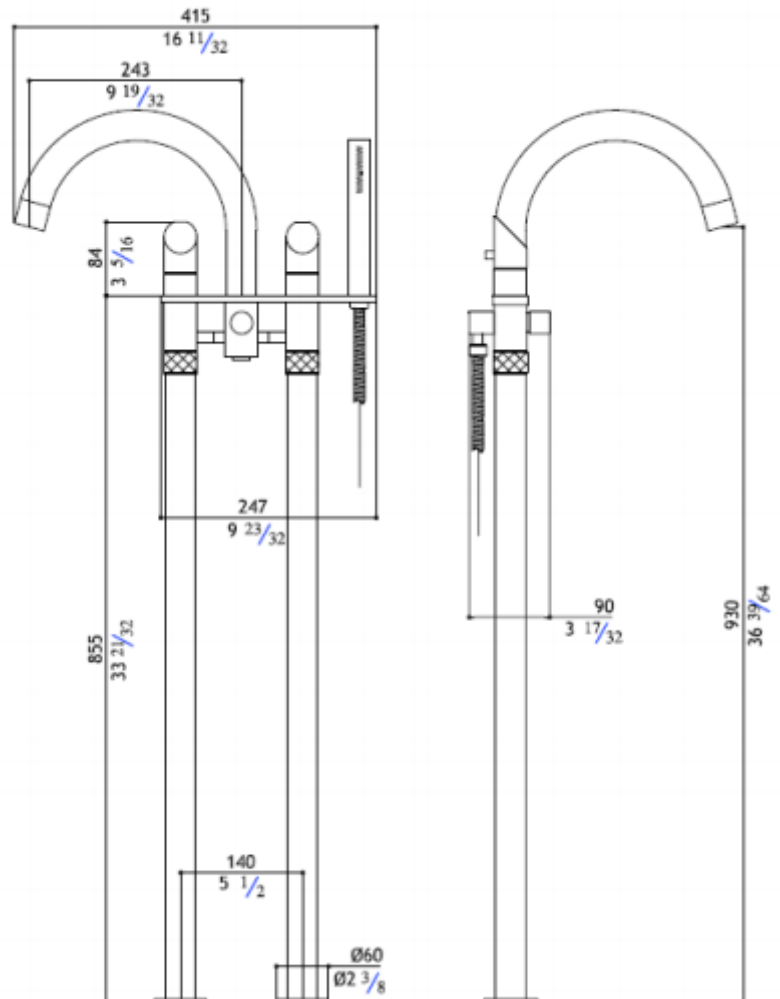

Modern Beauty Floor Mount Tub Filler

Style Number: 772623

Collection: MGS

Origin: Italy

Description: Beauty Floor Mount Tub Filler Column w/ Handshower, Built-in Diverter, & 3/4" Valves in Solid Stainless Steel Matte 36-39/64" Height & 9-19/32" Spout Projection

GENERAL FEATURES & SPECIFICATIONS

- Floor Mounted
- Includes Handshower
- Built-in Diverter
- 3/4" Valves
- 9-19/32" Projection
- 36-39/64" Height
- **Material: Solid Stainless Steel**
- **Finish: Matte or Polished**