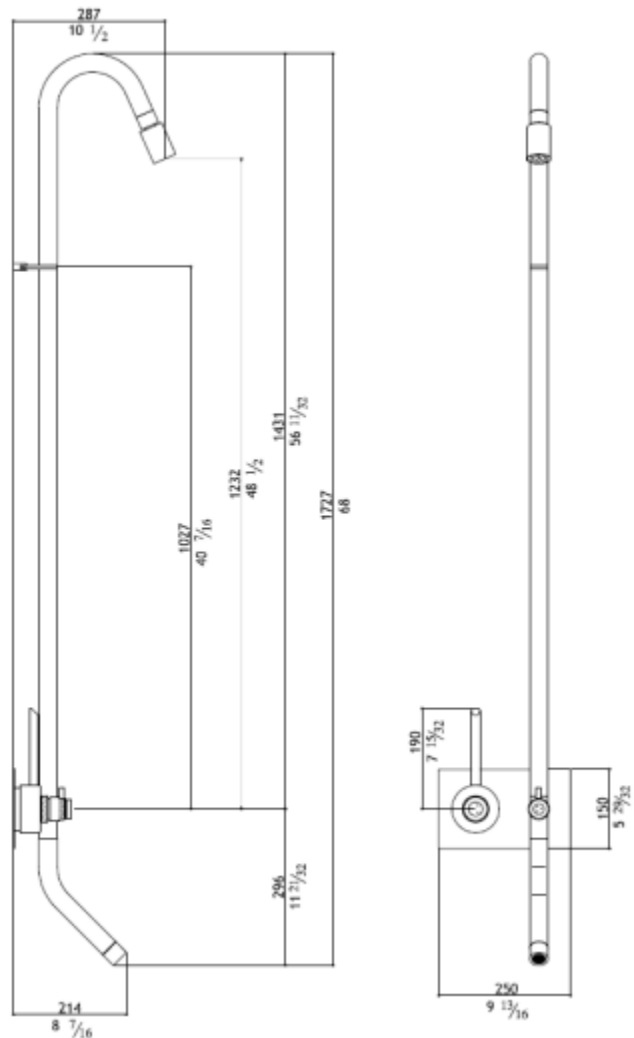

### Modern Beauty Wall Mount Thermostatic Shower & Bath Set

Style Number: 772600

Collection: MGS

Origin: Italy

**Description: Beauty Wall Mount  
Thermostatic Shower & Bath Set w/  
Lever Handle & Rough Valve in Solid  
Stainless Steel Matte 68" Height &  
10-1/2" Projection**

#### GENERAL FEATURES & SPECIFICATIONS

- Wall Mounted
- Lever Handle
- With Showerhead and Tub Spout
- Rough-in Valve Included
- 68" Height
- 10-1/2" Projection
- For Indoor/Outdoor Use
- **Material: Solid Stainless Steel**
- **Finish: Matte, Polished, Black Steel, Titanium Matte, Rose Gold Matte, or Yellow Gold Matte**