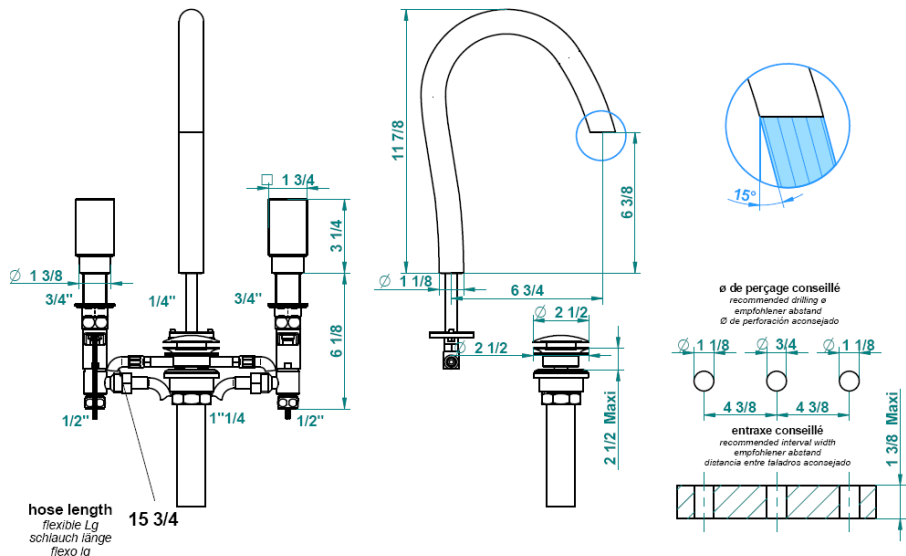

### Modern Beyond Crystal Deck Mount Faucet

Style Number: 773312

Collection: THG

Origin: France

Description: Beyond Crystal Deck Mount Faucet Widespread w/ 2- Aqua Blue Crystal LED Low Voltage Lighted Handles, Drain, & 6-3/4" Spout Projection No Flange in Chrome

#### GENERAL FEATURES & SPECIFICATIONS

- Deck Mounted
- Widespread
- With or Without Flange
- LED Lighted Low Voltage Handles
- Drain Included
- 6-3/4" Projection
- 2.2GPM
- **Material: Brass & Crystal**
- **Finishes: Polished Chrome, Stainless Steel, Brushed Stainless Steel, Polished Nickel, Matte Nickel, Matte Chrome, Satin Chrome, Light Coated Bronze, Black Nickel, Polished Gold, Satin Gold, Matte Gold, Silver Rhodium, Rose Gold, Soft Gold, Soft Matte Gold, Soft Satin Gold, Brown Bronze PVD, Matte Brown Bronze PVD, Polished Silver Antique, Matte Copper Antique, Nickel Antique, Brass PVD, Matte Brass PVD, Gold PVD, Matte Gold PVD, Nickel PVD, Matte Nickel PVD, Matte Blush PVD, Blush PVD, Graphite PVD, Matte Graphite PVD, Umber PVD, Matte Umber PVD**
- **Colors: Aqua, Blue, Champagne, or Red**

#### CODES & STANDARDS

NSF 61s9, ASME A112.18.1-2005/CSA B125.1-05 & CA law AB 1953

We cannot guarantee the accuracy of this information. Dimensions are nominal – for guidance only and are not to be used for pre-installation.