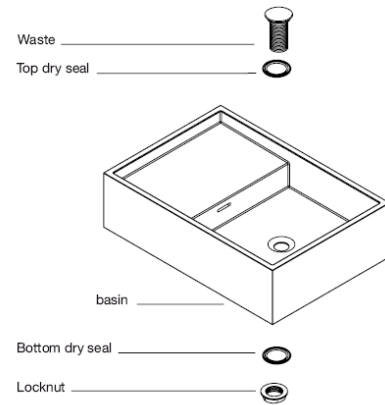

Modern C-Design Cabinet Mounted Washbasin

Style Number: 765630

Collection: Omvivo

Origin: Australia

Description: C-Design Cabinet Mounted Washbasin w/ Right Hand Bowl, One Tap Hole & Overflow In Solid Surface Matte White 24.40”L x 16.93”W

GENERAL FEATURES & SPECIFICATIONS

- Wall Mounted or Cabinet Mounted
- Right Hand or Left Hand Bowl
- One, Three or No Tap Holes
- With Overflow
- 24.40”L x 16.93”W
- Ø32mm Chrome Pop-Up Waste
- Rubber Seals
- Chrome Locknut
- **Material: Solid Surface**
- **Finish: Matte**
- **Colors: White (Also available in Softskin Charcoal, Tapestry Beige, or Jet Black)**

Note: Drawing and assembly illustrate a right hand bowl. Left hand bowl also available.