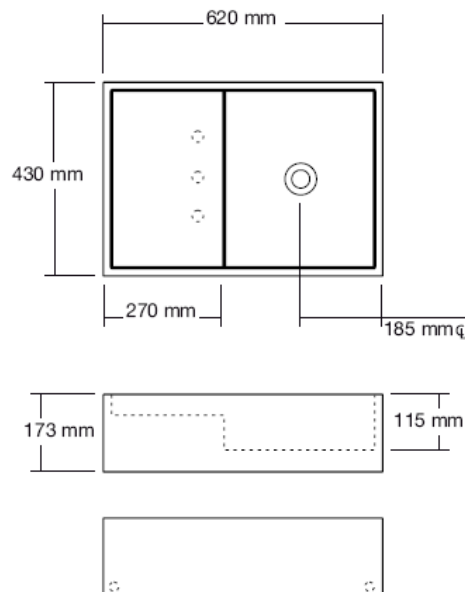

Modern C-Design Cabinet Mounted Washbasin

Style Number: 765630

Collection: Omvivo

Origin: Australia

Description: C-Design Cabinet Mounted Washbasin w/ Right Hand Bowl, One Tap Hole & Overflow In Solid Surface Matte White 24.40”L x 16.93”W

GENERAL FEATURES & SPECIFICATIONS

- Wall Mounted or Cabinet Mounted
- Right Hand or Left Hand Bowl
- One, Three or No Tap Holes
- With Overflow
- 24.40”L x 16.93”W
- Ø32mm Chrome Pop-Up Waste
- Rubber Seals
- Chrome Locknut
- **Material: Solid Surface**
- **Finish: Matte**
- **Colors: White (Also available in Softskin Charcoal, Tapestry Beige, or Jet Black)**

Note: Drawing and assembly illustrate a right hand bowl. Left hand bowl also available.