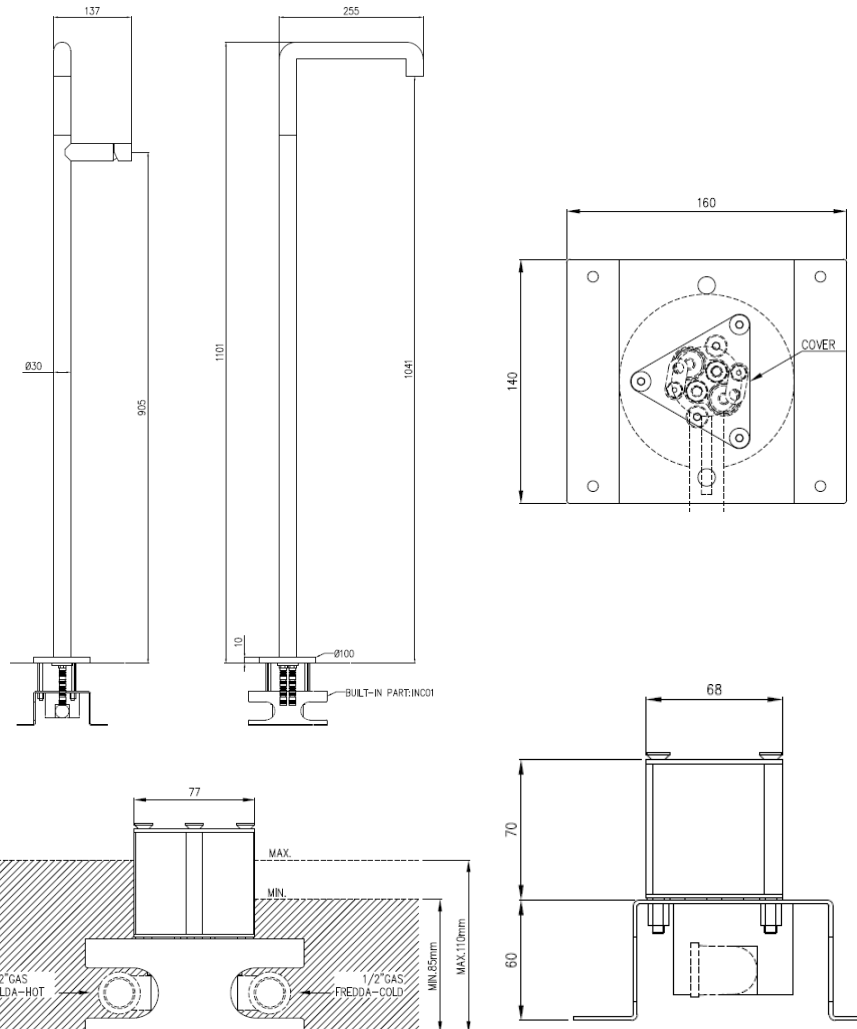

Modern Cartesio Freestanding Faucet

Style Number: 770558

Collection: Cea Design

Origin: Italy

Description: Cartesio Freestanding Washbasin Mixer w/ Swiveling Spout & Built-in Part in Satin Stainless Steel 43.30" (1100mm) Height

GENERAL FEATURES & SPECIFICATIONS

- Freestanding
- For Washbasin
- Swiveling Spout
- 43.30" (1100mm) Total Height
- 11.41" (290mm) Projection
- Water Saving 1.32gpm
- Built-in Part
- 1/2" Gas
- **Material: Stainless Steel**
- **Finishes: Satin, Polished, Polished Copper, Satin Copper, Polished Bronze, Satin Bronze, Polished Gold, Satin Gold, Polished Black Diamond, Satin Black Diamond**

Does Not Meet Any US Code Approvals, Building Or Plumbing Codes

We cannot guarantee the accuracy of this information. Dimensions are nominal – for guidance only and are not to be used for pre-installation.