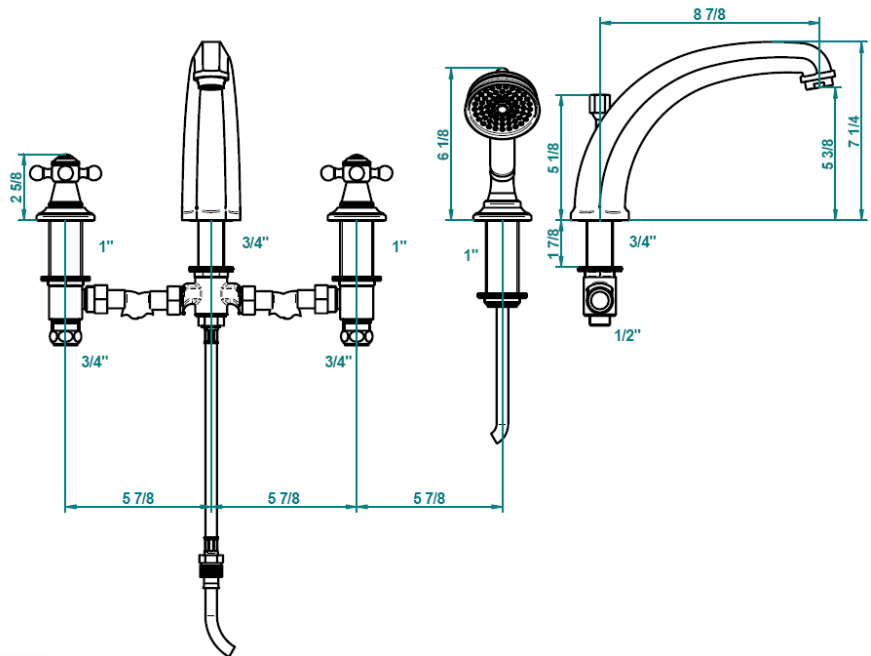

### Traditional Charleston Deck Mount Tub Set

Style Number: 773318

Collection: THG

Origin: France

Description: Charleston Deck Mount Roman Tub Set w/ High Diverter Spout, Cross Handles, Handshower w/ Hose, & 3/4" Valves in Polished Chrome

#### GENERAL FEATURES & SPECIFICATIONS

- Deck Mounted
- High Diverter Spout, 7-1/4"H
- Cross Handles
- Handshower w/ Hose
- 3/4" Valves
- 8-7/8" Projection
- **Material: Brass**
- **Finishes: Polished Chrome, Stainless Steel, Brushed Stainless Steel, Polished Nickel, Matte Nickel, Matte Chrome, Satin Chrome, Light Coated Bronze, Black Nickel, Polished Gold, Satin Gold, Matte Gold, Silver Rhodium, Rose Gold, Soft Gold, Soft Matte Gold, Soft Satin Gold, Brown Bronze PVD, Matte Brown Bronze PVD, Polished Silver Antique, Matte Copper Antique, Nickel Antique, Brass PVD, Matte Brass PVD, Gold PVD, Matte Gold PVD, Nickel PVD, Matte Nickel PVD, Matte Blush PVD, Blush PVD, Graphite PVD, Matte Graphite PVD, Umber PVD, Matte Umber PVD**