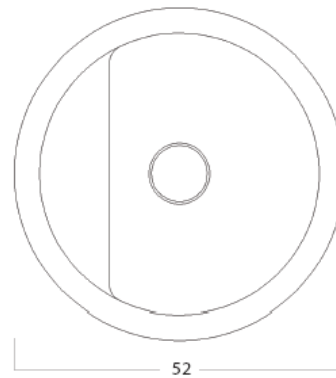

### Modern Ciotola Countertop Washbasin

Style Number: 769970

Collection: Vero Stone

Origin: Italy

Description: Ciotola Countertop Washbasin Round No Tap Hole in Marmo Bianco Carrara Natural Stone 20.5" x 20.5" x 15.7"

#### GENERAL FEATURES & SPECIFICATIONS

- Countertop Mounted
- Round
- No Faucet Hole
- Weight: 187 lbs.
- 20.5" x 20.5" x 15.7"
- **Material: Natural Stone**
- **Finishes: Bardiglio Imperiale, Travertino Classico, Travertino Noce, Marmo Bianco Carrara, Limestone Crema, or Grafite**

PLAN VIEW

SECTION