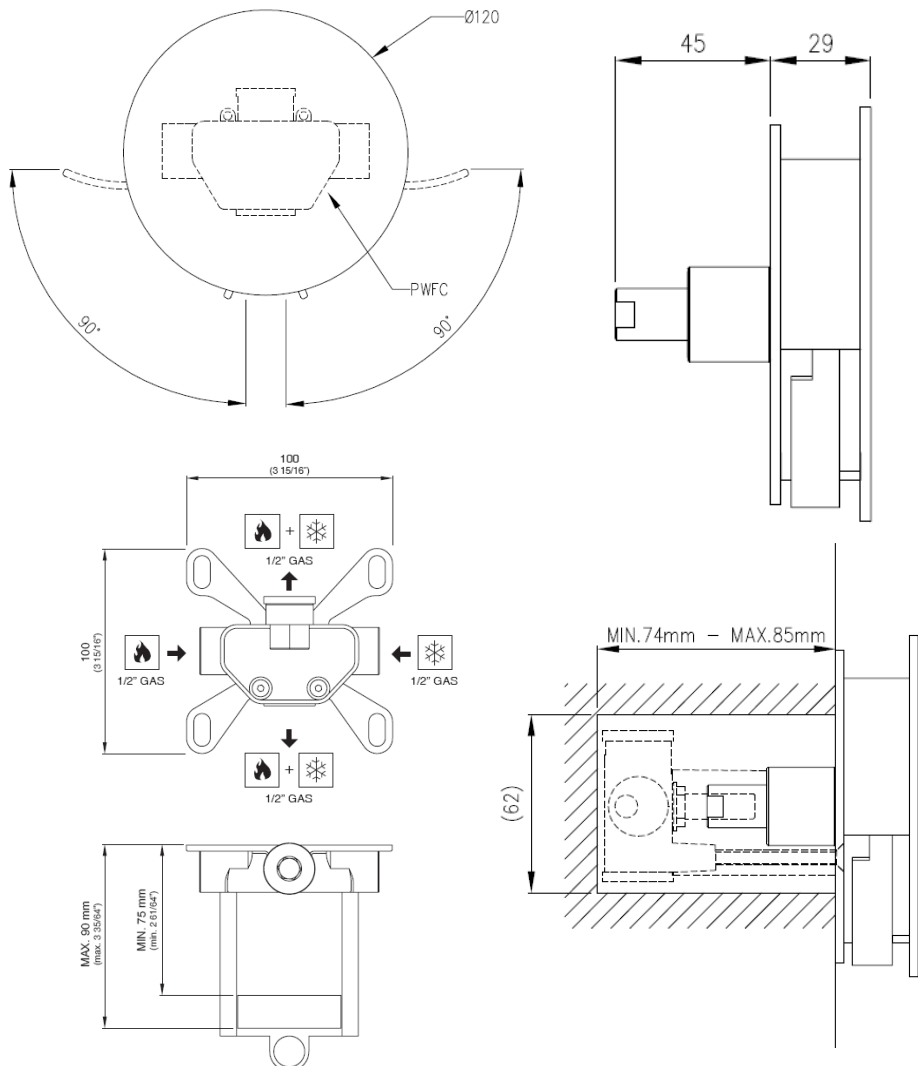

Modern Circle Wall Mount Mixer

Style Number: 770593

Collection: Cea Design

Origin: Italy

Description: Circle Wall Mount Dual Lever Mixer w/ Built-in Parts in Satin Stainless Steel 4.72" (120mm) Diameter

GENERAL FEATURES & SPECIFICATIONS

- Wall Mounted
- Dual Lever
- 4.72" (120mm) Diameter
- 1.18" (30mm) Projection
- Max. 158° F
- Built-In Part
- ½" Gas
- **Material: Stainless Steel**
- **Finishes: Satin, Polished, Polished Copper, Satin Copper, Polished Bronze, Satin Bronze, Polished Gold, Satin Gold, Polished Black Diamond, Satin Black Diamond**

Does Not Meet Any US Code Approvals, Building Or Plumbing Codes

We cannot guarantee the accuracy of this information. Dimensions are nominal – for guidance only and are not to be used for pre-installation.