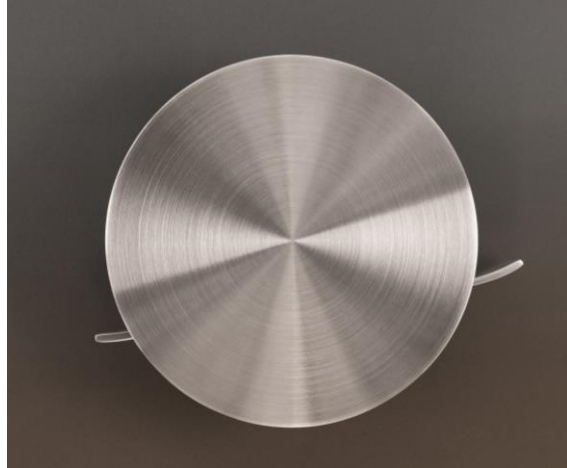

Modern Circle Wall Mount Mixer

Style Number: 770593

Collection: Cea Design

Origin: Italy

Description: Circle Wall Mount Dual Lever Mixer w/ Built-in Parts in Satin Stainless Steel 4.72" (120mm) Diameter

GENERAL FEATURES & SPECIFICATIONS

- Wall Mounted
- Dual Lever
- 4.72" (120mm) Diameter
- 1.18" (30mm) Projection
- Max. 158° F
- Built-In Part
- ½" Gas
- **Material: Stainless Steel**
- **Finishes: Satin, Polished, Polished Copper, Satin Copper, Polished Bronze, Satin Bronze, Polished Gold, Satin Gold, Polished Black Diamond, Satin Black Diamond**