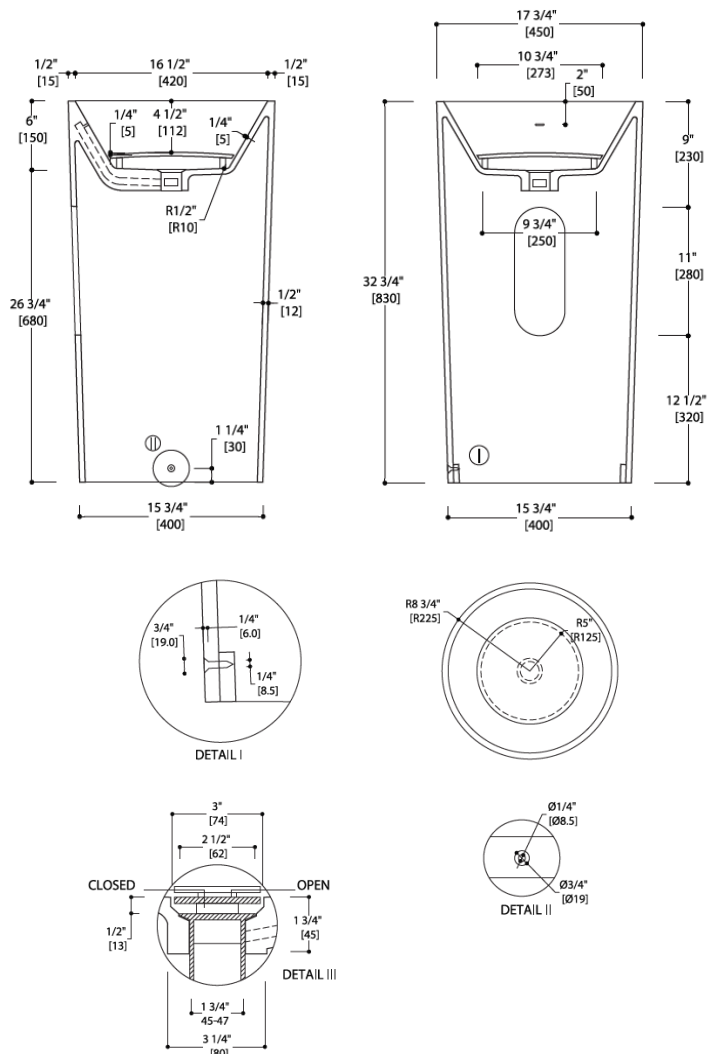

Modern Coco Freestanding Pedestal Basin

Model: 815205

Collection: Blu Bathworks

Origin: Italy

Description: Coco Blu Stone Round Freestanding Pedestal Basin in Gloss Black 17-3/4" Diameter x 32-3/4"H

*Shown in Matte White

GENERAL FEATURES & SPECIFICATIONS

- Cylindrical Freestanding Pedestal Basin with overflow
- Made of blu.stone providing the look and feel of natural stone
- Matching waste cover included
- Includes removable concealed drain plate
- Non-porous, stain resistant surface that does not require sealing
- Does not promote bacteria or fungi
- O.D. 17-3/4" Diameter x 32-3/4"H
- Drain= 1-3/4"
- Standard Finish: Matte White
- Gloss, Embossed, and Colors available
- Material: Blu.Stone

Codes/Standards:

ASME A112.19.2, IAPMO/cUPC, ICC/ANSI A117.1, CSA B 45, Fixture Dimensions and Hydraulic Performance meet or exceed ANSI/ASME standard A112.19.2, A112.19.9M, and CAN/CSA B45 requirements