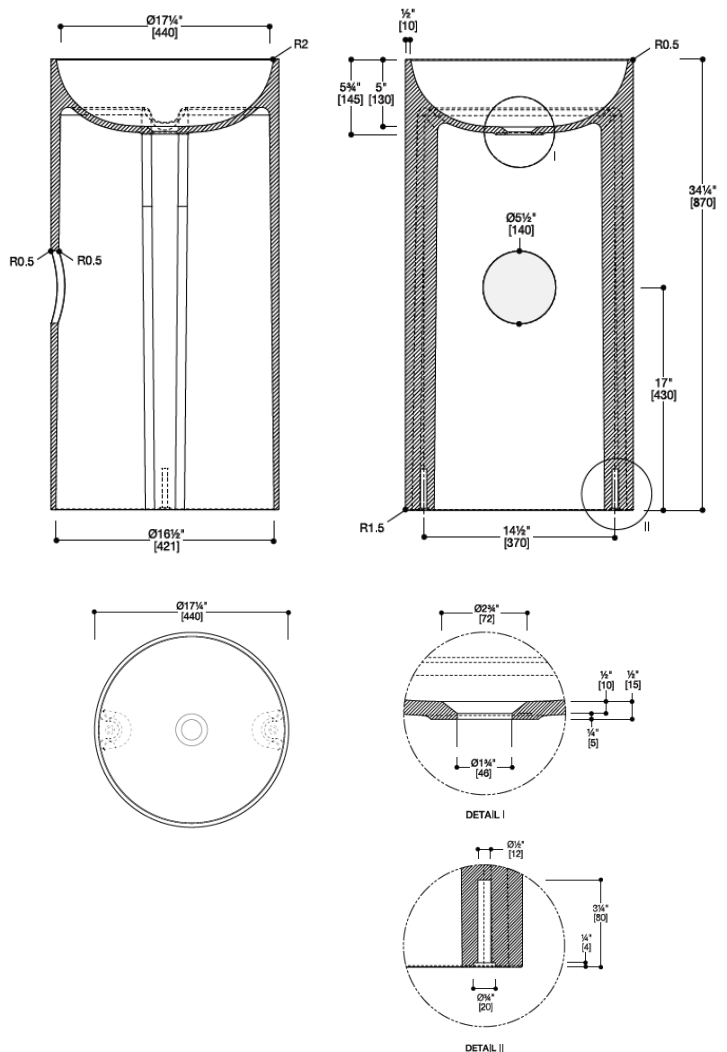

Modern Coco Freestanding Pedestal Basin

Model: 815238

Collection: Blu Bathworks

Origin: Italy

Description: Coco Blu Stone Round Freestanding Pedestal Basin in Matte White 17-1/4" Diameter x 34-1/4"H

GENERAL FEATURES & SPECIFICATIONS

- Cylindrical Freestanding Pedestal Basin without overflow
- Made of blu.stone providing the look and feel of natural stone
- Matching waste cover included
- Non-porous, stain resistant surface that does not require sealing
- Does not promote bacteria or fungi
- O.D. 17-1/4" Diameter x 34-1/4"H
- Drain= 1-3/4"
- Standard Finish: Matte or Gloss White
- Material: Blu.Stone

Codes/Standards:

ASME A112.19.2, IAPMO/cUPC, ICC/ANSI A117.1, CSA B 45, Fixture Dimensions and Hydraulic Performance meet or exceed ANSI/ASME standard A112.19.2, A112.19.9M, and CAN/CSA B45 requirements