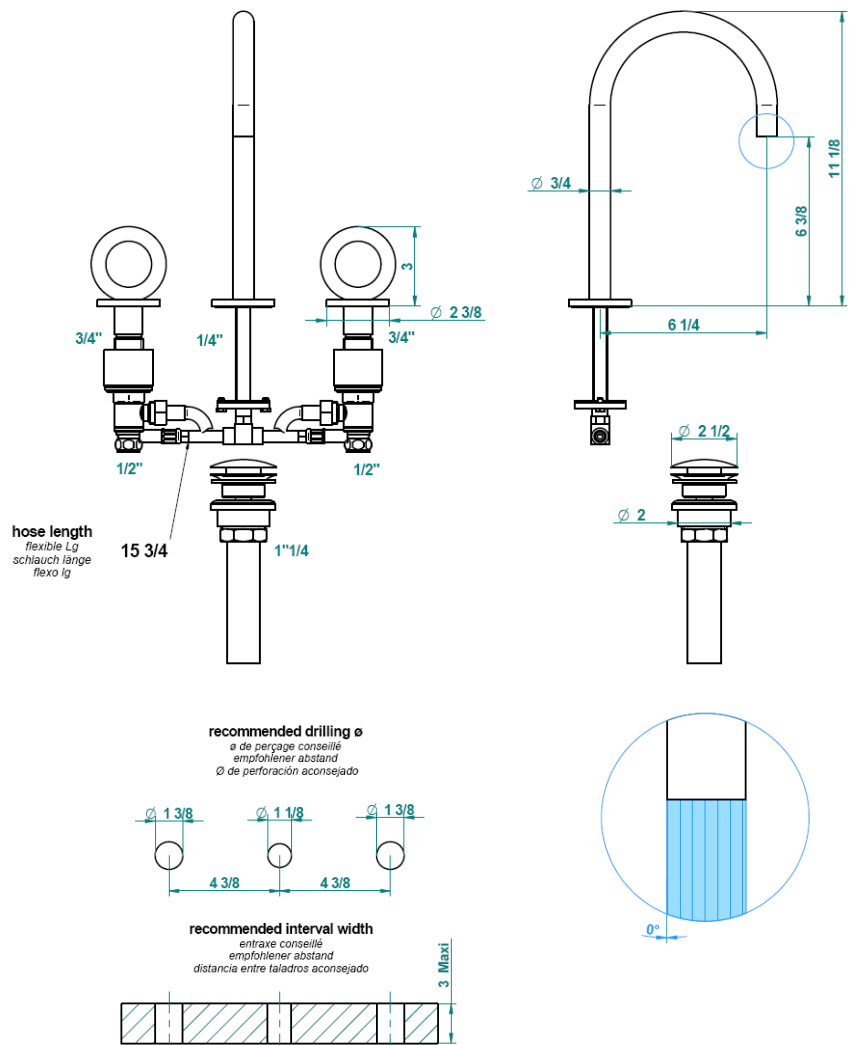

Modern Collection O Deck Mount Faucet

Style Number: 722987

Collection: THG

Origin: France

Description: Collection O Deck Mount
Widespread Faucet Set w/ Loop
Handles, 6-1/4" Spout Projection, &
Drain in Polished Chrome

GENERAL FEATURES & SPECIFICATIONS

- Deck Mounted
- Widespread
- Loop Handles
- With Drain
- 6-1/4" Spout Projection
- 2.2GPM
- **Material: Brass**
- **Finishes: Polished Chrome, Stainless Steel, Brushed Stainless Steel, Polished Nickel, Matte Nickel, Matte Chrome, Satin Chrome, Light Coated Bronze, Black Nickel, Polished Gold, Satin Gold, Matte Gold, Silver Rhodium, Rose Gold, Soft Gold, Soft Matte Gold, Soft Satin Gold, Brown Bronze PVD, Matte Brown Bronze PVD, Polished Silver Antique, Matte Copper Antique, Nickel Antique, Brass PVD, Matte Brass PVD, Gold PVD, Matte Gold PVD, Nickel PVD, Matte Nickel PVD, Matte Blush PVD, Blush PVD, Graphite PVD, Matte Graphite PVD, Umber PVD, Matte Umber PVD**

CODES & STANDARDS

NSF 61s9, ASME A112.18.1-2005/CSA B125.1-05 & CA law
AB 1953

We cannot guarantee the accuracy of this information. Dimensions are nominal – for guidance only and are not to be used for pre-installation.