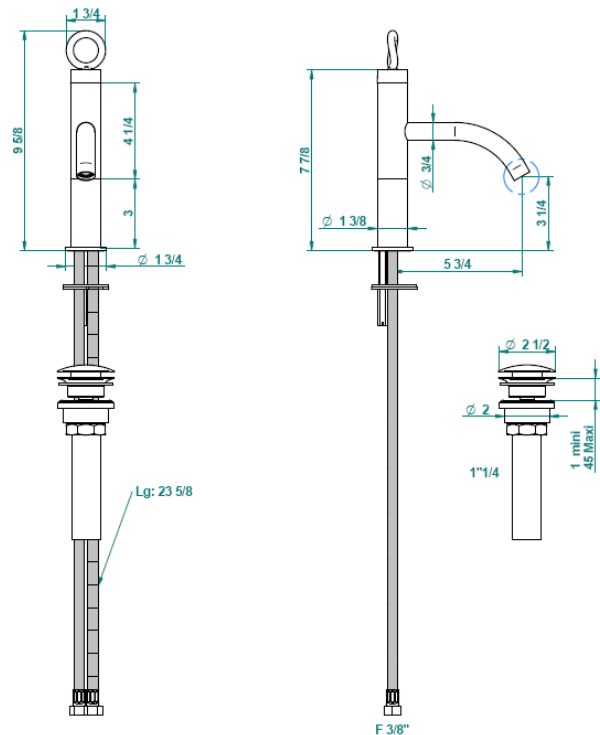

CODES & STANDARDS

NSF 61s9, ASME A112.18.1-2005/CSA B125.1-05 & CA law AB 1953