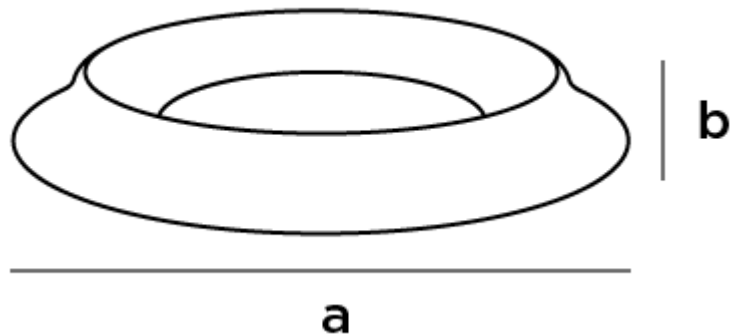

Modern Cratere Countertop Mount Washbasin

Style Number: 771407

Collection: Vero Stone

Origin: Italy

Description: Cratere Countertop Mount Round Washbasin in Crema Luna Natural Stone 18.9" x 18.9" x 3.3"

GENERAL FEATURES & SPECIFICATIONS

- Round
- With Direct Drain Covered w/ Marble
- Weight: 24.25lbs.
- 18.9" x 18.9" x 3.3"
- **Material: Natural Stone**
- **Finishes: Bianco Carrara, Bardiglio Nuvolato, Crema Luna, Rosso Callemandina, Calacatta Caldia, or Onice Arcoiris**

a: 18" 57/64

b: 3" 5/32