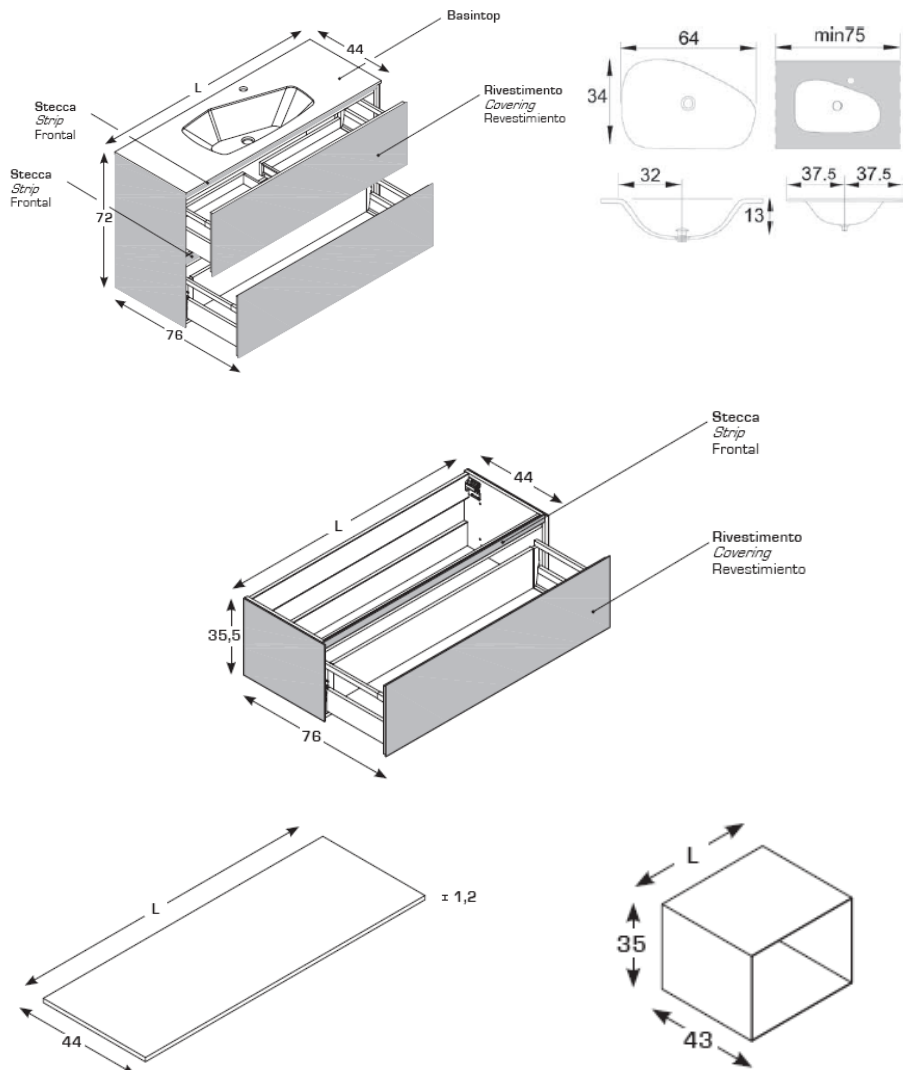

Modern Domino 44 Wall Mount Vanity Unit

Style Number: 772202

Collection: Artelinea

Origin: Italy

Description: Domino 44 Wall Mount Vanity Unit in White Glass w/ 2-Drawer Basin Unit w/ Drainage Hole & 2-White Color Strips, Opalite White Washbasin Top w/ Chantal Bowl & 1-Tap Hole, 1-Drawer Base Unit w/ 1-White Color Strip, Polished Black Metal Container Unit, & Top for Base Unit in Opalite White 94.48”L x 17.32”W x 28.34”H

GENERAL FEATURES & SPECIFICATIONS

- Wall Mounted
- 2-Drawer Basin Unit, 35.43”L x 17.32”W x 28.34”H
- Includes Central Drainage Hole
- Structure in Grey Laminate
- Washbasin Top 1-Tap Hole
- Chantal Shaped Bowl
- 1-Drawer Base Unit; 47.24”L x 17.32”W x 13.97”H
- 3-Frontal Color Strips
- Metal Container Unit, 11.81”L x 16.92”W x 13.77”H
- Top for Base/ Container Unit, 59.05” Long
- With Adjustable Wall Supports
- Blum Drawer Runners w/ Total Extraction & Blumotion Closure System, Adjustable Both Vertically & Horizontally
- Drawer Can Hold Up To 50kg
- Overall Dimensions: 94.48”L x 17.32”W x 28.34”H
- **Material: Enameled Crystal (Glass), Silk, Lacquered Melamine Laminate, Opalite, & Metal**
- **Finish: Polished or Silk**
- **Colors: Rosso, Moka, Seppia, Notte, Mela, Ruggine, Avana, Fumo, Sardinia, Cipria, Senape, Tortora, Grigio, Cielo, Bianco Assoluto, Terra, Seta, Perla, Erba**