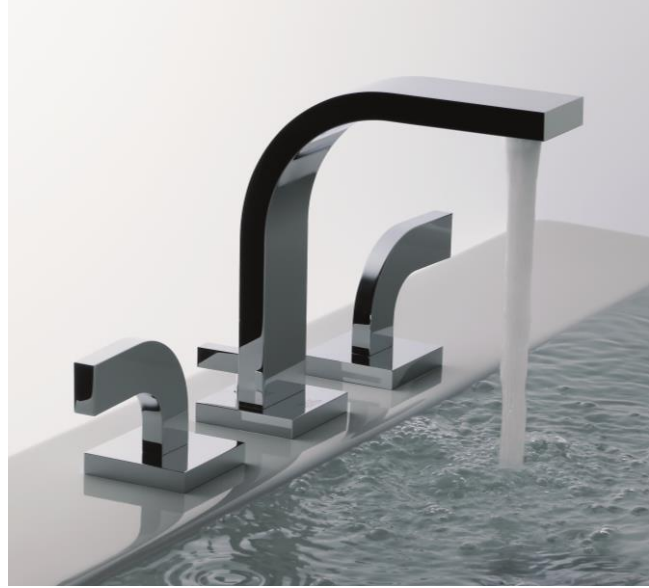

Modern Domino Deck Mount Faucet

Style Number: 729140

Collection: Franz Viegener

Origin: Germany

Description: Domino Deck Mount
8cc Widespread Lavatory Faucet w/
Lever Handles and Pop-up 6-1/4"
Spout Reach in Polished Chrome

GENERAL FEATURES & SPECIFICATIONS

- Deck Mounted
- 8cc Widespread
- Lever Handles
- Brass Valve Bodies
- Quarter Turn Ceramic Cartridges
- Flexible S.S. Connectors With Sediment Screens
- Pop-up Drain With Lift Rod And Tailpiece
- Stationary Spout With Recessed Aerator
- For 8in Or 16in Centers
- 6-1/4in Spout Reach
- **Material: No Lead Brass**
- **Finish: Polished Chrome, Brushed Nickel, Polished Nickel, Polished Gold, Rose Gold, Brushed Gold, Satin Black PVD or Unlacquered Polished Brass**