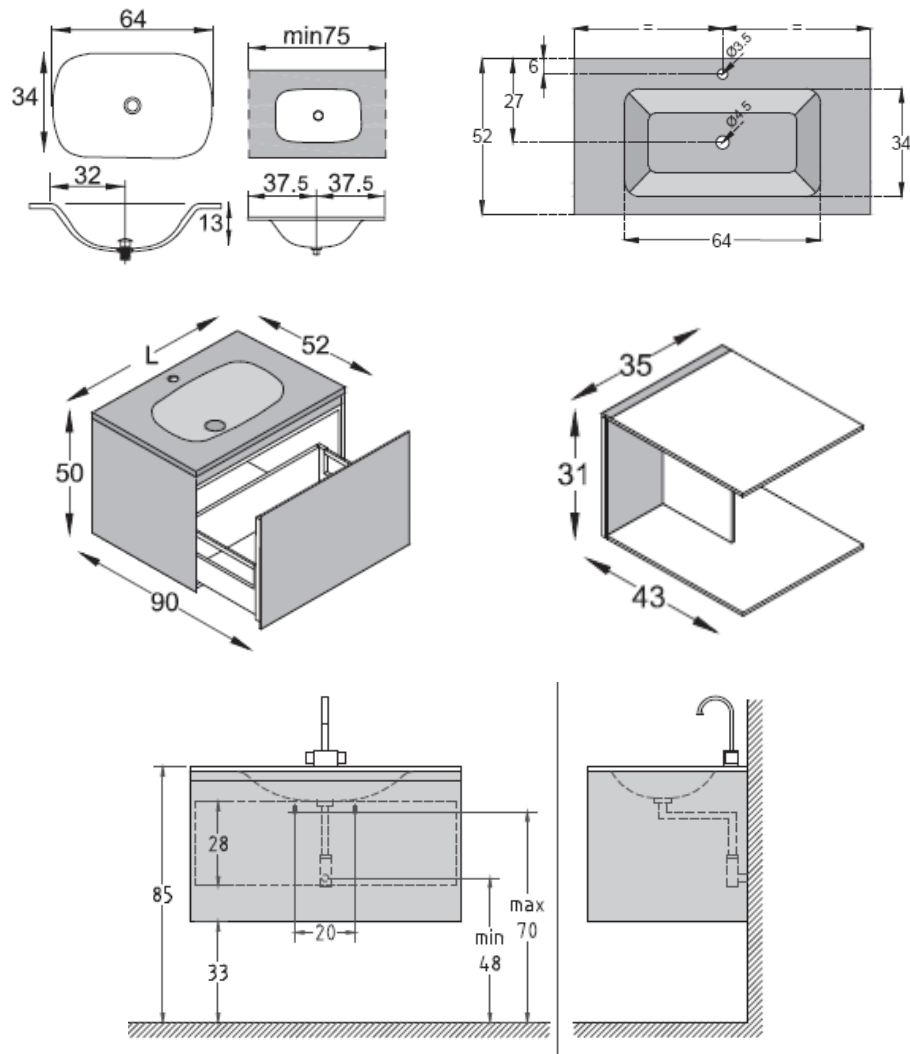

Modern Domino Wall Mount Vanity Unit

Style Number: 774123

Collection: Artelinea

Origin: Italy

Description: Domino Wall Mount Vanity Unit in Petrolio Glass w/ 2-Base Units w/ Deep Drawers, Glass Dividers, Opalite White Washbasin Tops w/ 1-Tap Hole each, & Shelf Unit in Extra Clear Crystal Covered in Foglia Glass 84.64”L x 20.47”W x 19.68”H

GENERAL FEATURES & SPECIFICATIONS

- Wall Mounted
- 2- Base Units; 35.43”L x 20.47”W x 19.68”H
- 1- Deep Drawer Per Unit
- Glass Dividers
- Countertop Washbasin w/ Florence Shaped Bowl
- 1-Tap Hole Per Basin Unit
- Structures in Grey Laminate
- With Adjustable Wall Supports
- Blum Drawer runners w/ Total Extraction & Blumotion Closure System, Adjustable Both Vertically & Horizontally
- Drawer Can Hold Up To 50kg
- Hinges: Salice w/ Rapid Connection, Adjustable Vertically, Horizontally and in Depth
- Shelf Unit, 13.77”L x 19.68”W x 12.20”H
- Overall Dimensions: 84.64”L x 20.47”W x 19.68”H
- **Material: Enameled Crystal (Glass) & Opalite**
- **Finish: Polished or Silk**
- **Colors: Rosso, Moka, Seppia, Notte, Mela, Ruggine, Avana, Fumo, Sardinia, Cipria, Senape, Tortora, Grigio, Cielo, Bianco Assoluto, Terra, Seta, Perla, Erba**