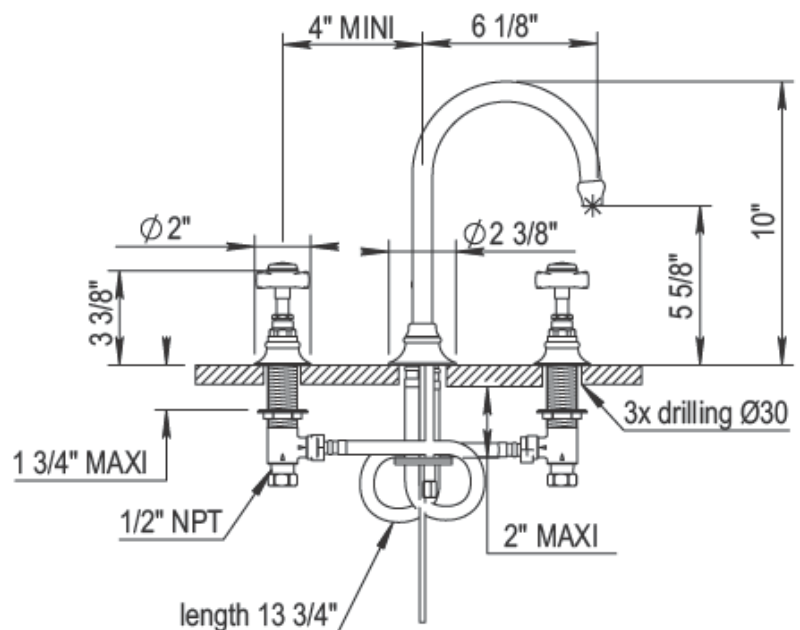

### Traditional Dover Deck Mount Faucet

**Style Number: 759056**

**Collection: Horus**

**Origin: France**

**Description: Dover Deck Mount Three  
Hole Cross Handle Basin Mixer w/  
Swivel Spout 6-1/8" Projection 10"  
Height in Polished Chrome 2.2GPM  
Flow Rate**

#### GENERAL FEATURES & SPECIFICATIONS

- Deck Mounted
- Three Hole
- Cross Handles
- Swivel Spout
- 6-1/8" Projection
- 10" Height
- ¼ Turn Ceramic Disc
- Flow Rate: 2.2GPM
- Cal Green Low Flow Aerator & Low Lead Available
- **Material: Solid Brass**
- **Finishes: Polished Chrome, Polished Nickel, Brushed Nickel, Unlacquered Brass, Golden Brass, Antique Brass, Cannon Bronze, Black Chrome, Polished Gold, Matte Gold, Polished Silver, or Antique Silver**