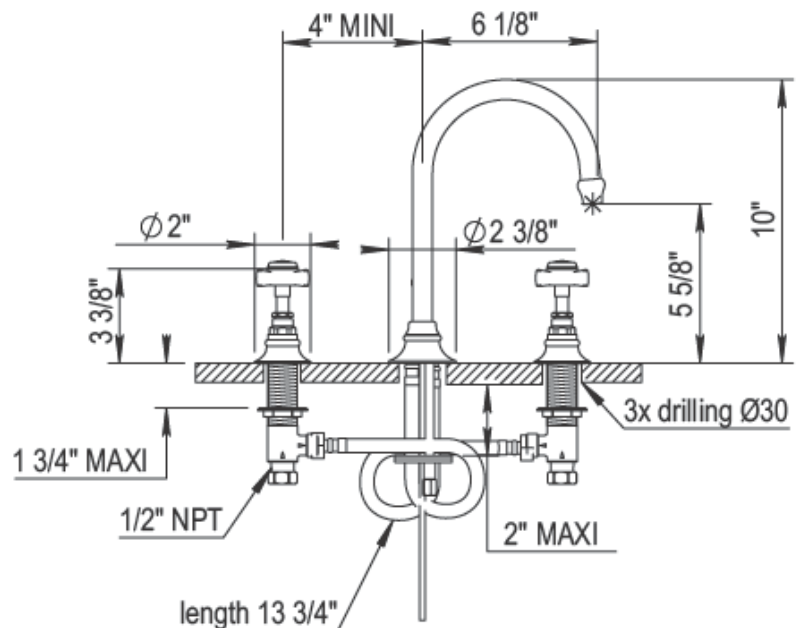

### Traditional Dover Deck Mount Faucet

**Style Number: 774255**

**Collection: Horus**

**Origin: France**

**Description: Dover Deck Mount Three  
Hole Cross Handle Basin Mixer w/  
Swivel Spout 6-1/8" Projection 10"  
Height in Antique Brass 2.2GPM Flow  
Rate**

#### GENERAL FEATURES & SPECIFICATIONS

- Deck Mounted
- Three Hole
- Cross Handles
- Swivel Spout
- 6-1/8" Projection
- 10" Height
- ¼ Turn Ceramic Disc
- Flow Rate: 2.2GPM
- Cal Green Low Flow Aerator & Low Lead Available
- **Material: Solid Brass**
- **Finishes: Polished Chrome, Brushed Nickel, Polished Nickel, Golden Brass, Antique Brass, Cannon Bronze, Black Chrome, Polished Gold, Matte Gold, Polished Silver, Antique Silver, or Unlacquered Brass**