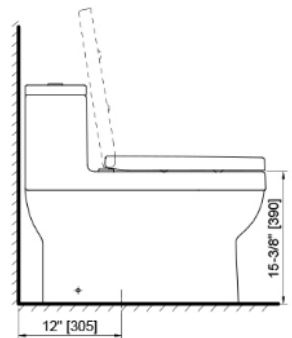

### Modern Dune II Dual Flush One-Piece Toilet

**Model: 821285**

**Collection: Axent**

**Origin: Switzerland**

**Description: One Piece Dual Flush Toilet 1.6/1.1GPF w/ Elongated Bowl, Antibacterial Glaze, Seat, 12in Rough, & Chrome Push Button in White**

#### GENERAL FEATURES & SPECIFICATIONS

- One Piece Toilet
- Dual Flush 1.6/1.1 GPF
- Bottom Inlet
- Vertical Outlet
- Easy Clean Glaze
- Silent Closing Seat
- Elongated Bowl
- Chrome Push Button Flush
- 27-15/16L X 14-1/16W X 25-7/16H
- Material: Vitreous China/Antibacterial Glaze
- Finish: White

Front view

Left view

Top view