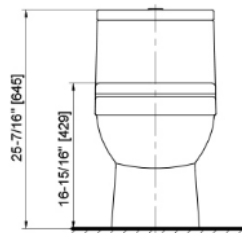

#### GENERAL FEATURES & SPECIFICATIONS

- One Piece Toilet
- Dual Flush 1.6/1.1 GPF
- Bottom Inlet
- Vertical Outlet
- Easy Clean Glaze
- Silent Closing Seat
- Elongated Bowl
- Chrome Push Button Flush
- 27-15/16L X 14-1/16W X 25-7/16H
- Material: Vitreous China/Antibacterial Glaze
- Finish: White

Front view

Left view

Top view