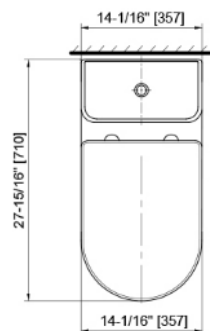

#### GENERAL FEATURES & SPECIFICATIONS

- One Piece Toilet
- Dual Flush 1.6/1.1 GPF
- Bottom Inlet
- Vertical Outlet
- Easy Clean Glaze
- Silent Closing Seat
- Elongated Bowl
- Chrome Push Button Flush
- 27-15/16L X 14-1/16W X 25-7/16H
- Material: Vitreous China/Antibacterial Glaze
- Finish: White

Front view

Left view

Top view