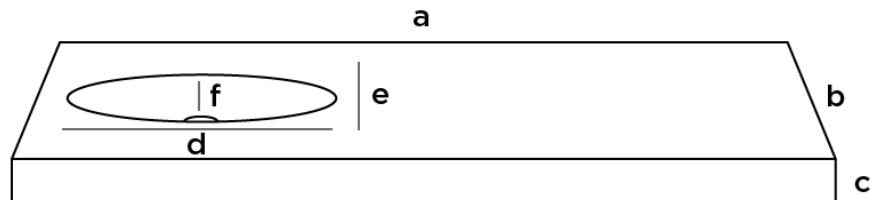

Modern Dune Wall Mount Washbasin

Style Number: 769988

Collection: Vero Stone

Origin: Italy

Description: Dune Wall Mount Washbasin w/ Double Sinks No Tap Holes in Calacatta Caldia Marble 70.9”L x 19.7”W x 3.9”H

GENERAL FEATURES & SPECIFICATIONS

- Wall Mounted
- Rectangular
- Double Sinks
- No Faucet Holes
- No Overflow Drain
- Weight: 79lbs.
- 70.9”L x 19.7”W x 3.9”H
- **Material: Natural Stone**
- **Finishes: Bianco Carrara, Bardigio Nuvolato, Crema Luna, Rosso Collemandina, Calacatta Caldia, or Onice Arcoiris**