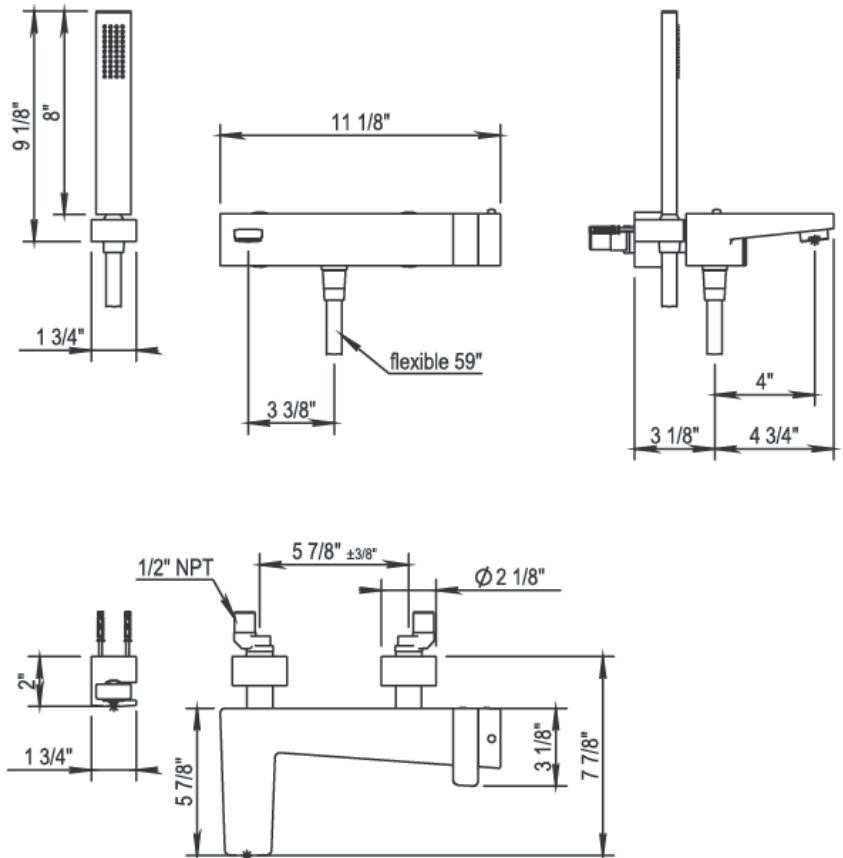

Modern Echo Wall Mount Tub Filler

Style Number: 759622

Collection: Horus

Origin: France

Description: Echo Wall Mounted Exposed Thermostatic Tub Filler w/ Fixed Spout, 8" Handshower 59" Metal Hose, & Holder in Polished Chrome 5.8GPM Flow Rate

GENERAL FEATURES & SPECIFICATIONS

- Wall Mounted
- Fixed Spout
- ¼- turn Ceramic Disc
- ½" NPT Connections
- Flow Rate: 5.8 GPM
- 8" Handshower
- Handshower Holder
- 59" Metal Hose
- **Material: Solid Brass**
- **Finish: Polished Chrome**