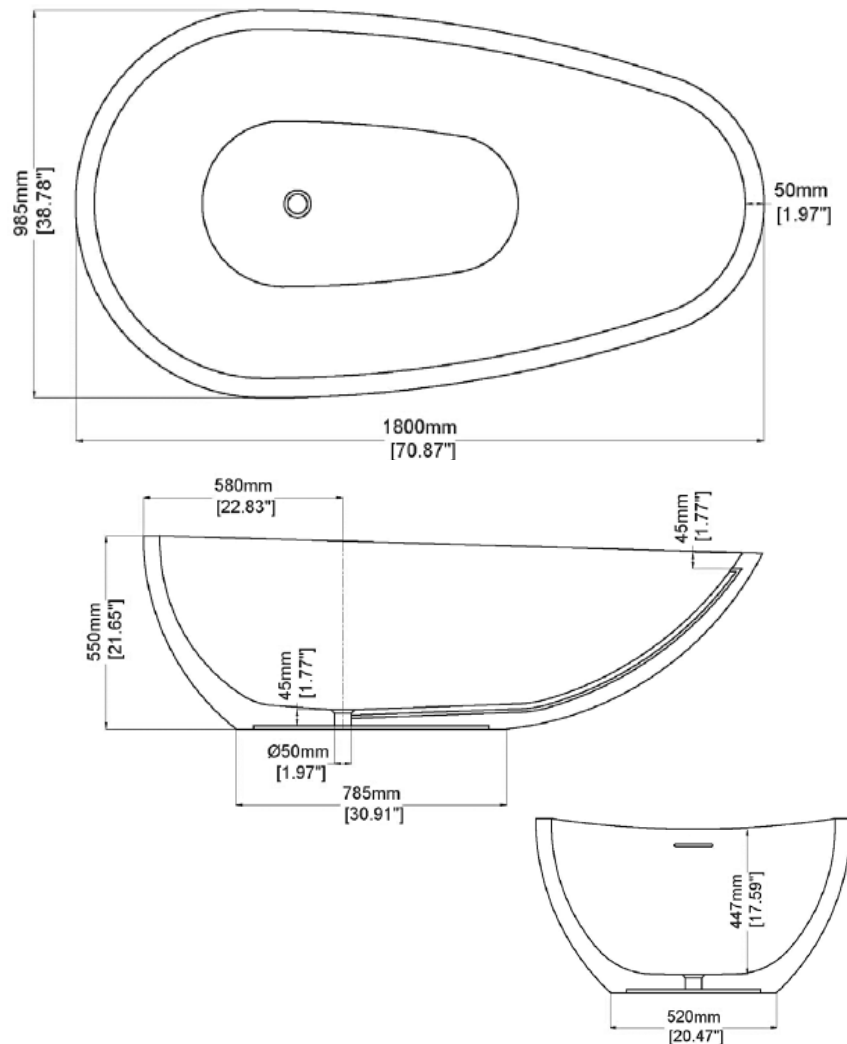

### Modern Egg Freestanding Bathtub

**Model: 840243**

**Collection: Claybrook**

**Origin: UK**

**Description: Egg Freestanding Tub in Marbleform Dover White Honed Matte Finish 70.87”L x 38.78”W x 21.65”H**

#### GENERAL FEATURES & SPECIFICATIONS

- Freestanding Tub
- Reconstituted Stone with Overflow
- UV Resistant
- Slip Resistant
- Stain Resistant
- Easy to Clean and Maintain
- 70.87”L x 38.78”W x 21.65”H
- Weight: 538lbs/ 244kg
- Weight with Water: 1155lbs/ 524kg
- Capacity: 73.97 US gal/ 280L
- Water Depth to Overflow: 15.47”/ 393mm
- Pop Up Waste Ordered Separately
- Available in all Marbleform colors