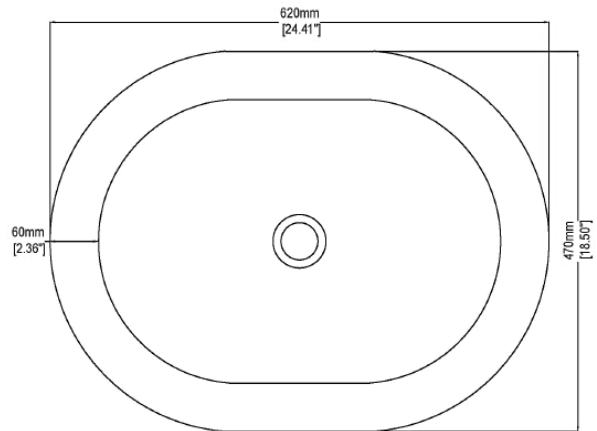

Modern Evolve Countertop Basin

Model: 840248

Collection: Claybrook

Origin: UK

Description: Evolve Countertop Basin in Marbleform Dover White Honed Matte Finish 24.41”L x 18.5”W x 6.29”H

GENERAL FEATURES & SPECIFICATIONS

- Countertop Basin
- Reconstituted Stone with Overflow
- UV Resistant
- Slip Resistant
- Stain Resistant
- Easy to Clean and Maintain
- 24.41”L x 18.5”W x 6.29”H
- Weight: 44lbs/ 20kg
- Weight with Water: 82lbs/ 37kg
- Capacity: 4.49 US gal/ 17L
- Water Depth to Overflow: 3.5”/ 89mm
- Pop Up Waste Ordered Separately
- Available in all Marbleform colors