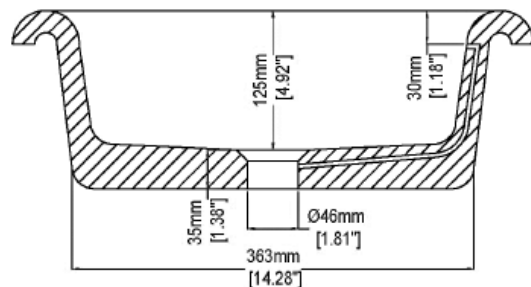

Modern Evolve Countertop Basin

Model: 840248

Collection: Claybrook

Origin: UK

Description: Evolve Countertop Basin in Marbleform Dover White Honed Matte Finish 24.41”L x 18.5”W x 6.29”H

GENERAL FEATURES & SPECIFICATIONS

- Countertop Basin
- Reconstituted Stone with Overflow
- UV Resistant
- Slip Resistant
- Stain Resistant
- Easy to Clean and Maintain
- 24.41”L x 18.5”W x 6.29”H
- Weight: 44lbs/ 20kg
- Weight with Water: 82lbs/ 37kg
- Capacity: 4.49 US gal/ 17L
- Water Depth to Overflow: 3.5”/ 89mm
- Pop Up Waste Ordered Separately
- Available in all Marbleform colors