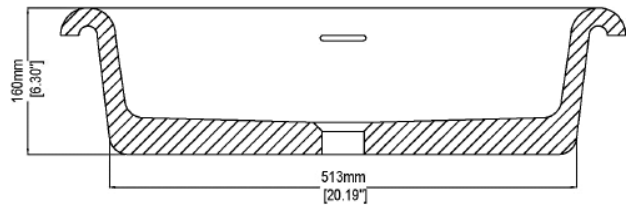

Modern Evolve Countertop Basin

Model: 840248

Collection: Claybrook

Origin: UK

Description: Evolve Countertop Basin in Marbleform Dover White Honed Matte Finish 24.41”L x 18.5”W x 6.29”H

GENERAL FEATURES & SPECIFICATIONS

- Countertop Basin
- Reconstituted Stone with Overflow
- UV Resistant
- Slip Resistant
- Stain Resistant
- Easy to Clean and Maintain
- 24.41”L x 18.5”W x 6.29”H
- Weight: 44lbs/ 20kg
- Weight with Water: 82lbs/ 37kg
- Capacity: 4.49 US gal/ 17L
- Water Depth to Overflow: 3.5”/ 89mm
- Pop Up Waste Ordered Separately
- Available in all Marbleform colors