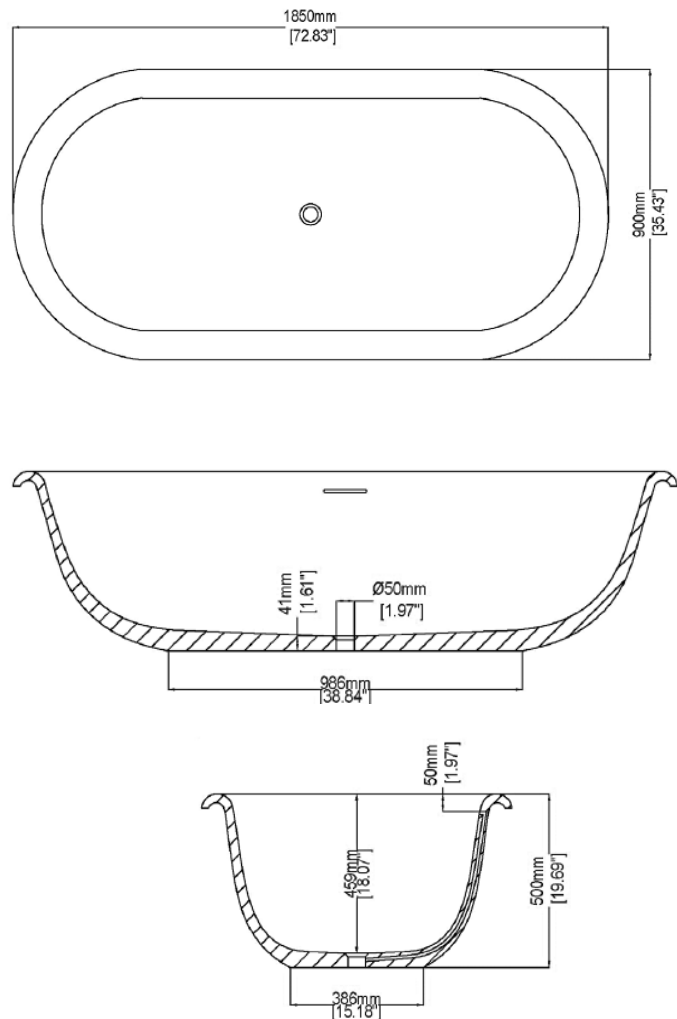

Modern Evolve Freestanding Bathtub

Model: 840250

Collection: Claybrook

Origin: UK

Description: Evolve Freestanding Bathtub in Marbleform Dover White Honed Matte Finish 72.83”L x 35.43”W x 19.69”H

GENERAL FEATURES & SPECIFICATIONS

- Freestanding Bathtub
- Reconstituted Stone with Overflow
- UV Resistant
- Slip Resistant
- Stain Resistant
- Easy to Clean and Maintain
- 72.83”L x 35.43”W x 19.69”H
- Weight: 375lbs/ 170kg
- Weight with Water: 1102lbs/ 500kg
- Capacity: 87.18 US gal/ 330L
- Water Depth to Overflow: 15.75”/ 400mm
- Pop Up Waste Ordered Separately
- Available in all Marbleform colors