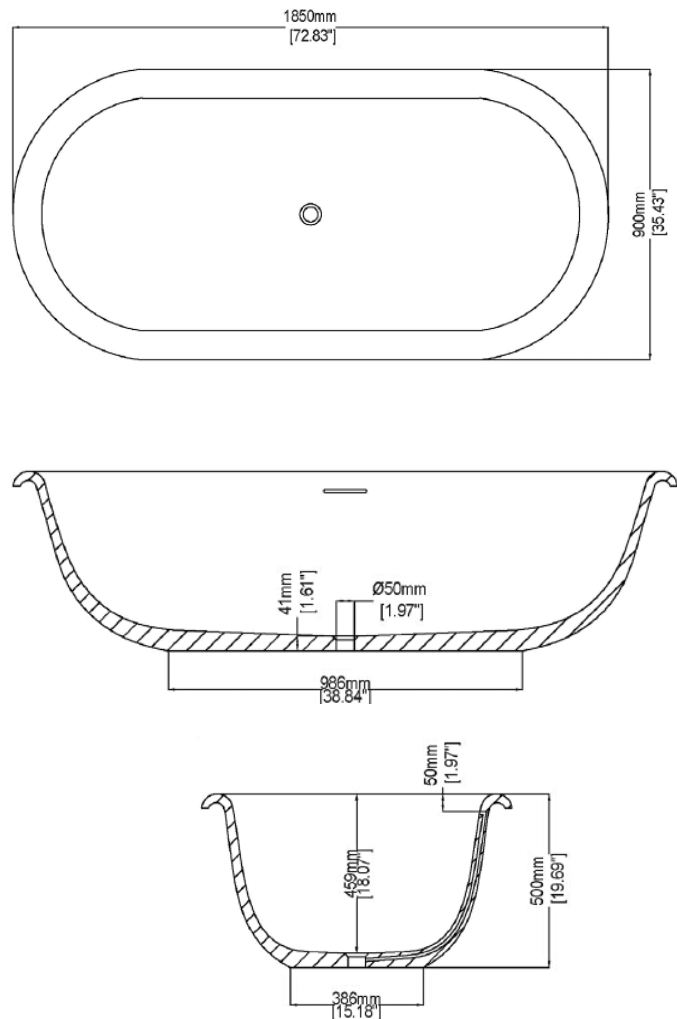

Modern Evolve Freestanding Bathtub

Model: 840251

Collection: Claybrook

Origin: UK

Description: Evolve Freestanding Bathtub in Marbleform Taupe High Honed Semi Gloss Finish 72.83”L x 35.43”W x 19.69”H

GENERAL FEATURES & SPECIFICATIONS

- Freestanding Bathtub
- Reconstituted Stone with Overflow
- UV Resistant
- Slip Resistant
- Stain Resistant
- Easy to Clean and Maintain
- 72.83”L x 35.43”W x 19.69”H
- Weight: 375lbs/ 170kg
- Weight with Water: 1102lbs/ 500kg
- Capacity: 87.18 US gal/ 330L
- Water Depth to Overflow: 15.75”/ 400mm
- Pop Up Waste Ordered Separately
- Available in all Marbleform colors