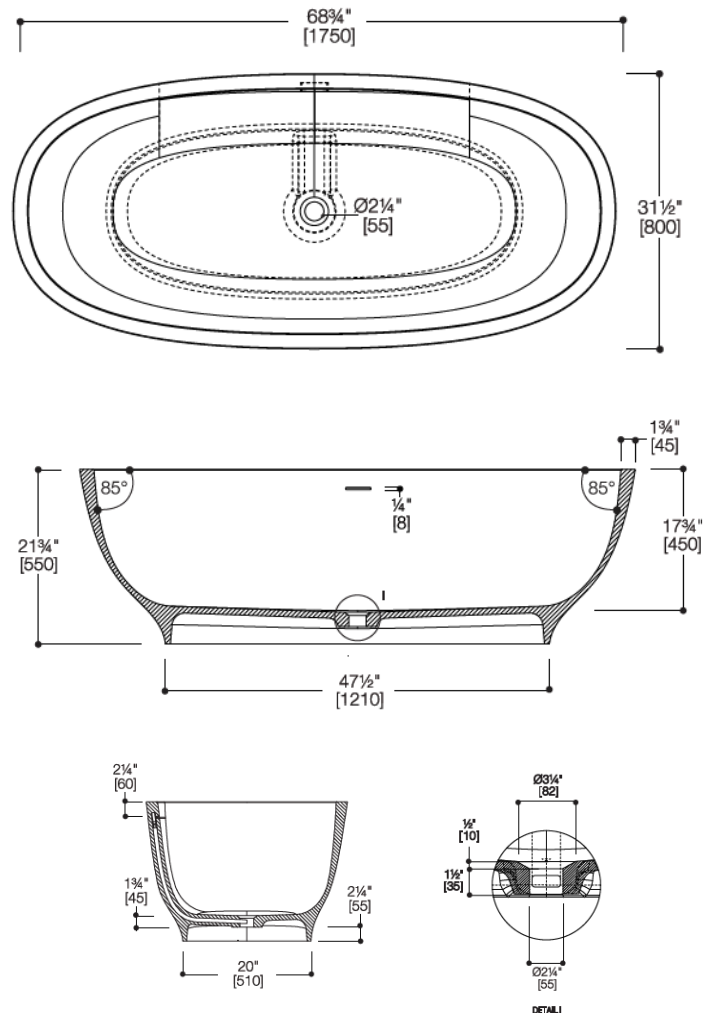

### Modern Fini Freestanding Oval Bathtub

**Model: 814619**

**Collection: Blu Bathworks**

**Origin: Italy**

**Description: Fini Blu Stone Freestanding Tub in Matte White 68-3/4" x 31-1/2" x 21-3/4"**

#### GENERAL FEATURES & SPECIFICATIONS

- Freestanding Blu.Stone Bathtub
- Streamlined, high profile one piece design
- 68-3/4" x 31-1/2" x 21-3/4"
- Includes integral slot overflow and matching blu.stone waste cover
- Made of blu.stone providing the look and feel of natural stone.
- Non-porous, stain resistant surface that does not require sealing.
- Does not promote bacteria or fungi
- Tailpiece not included
- 87 gallon capacity
- 85 degree interior slope
- 2-1/4" to overflow
- Standard Finishes: Matte or Gloss White
- Material: Blu.Stone

#### Codes/Standards:

Meets or exceeds ANSI / ASME standard CSA B45.5.11 / IAPMO Z124  
 IAPMO / ANSI Z124.8  
 CSA

We cannot guarantee the accuracy of this information. Dimensions are nominal – for guidance only and are not to be used for pre-installation.