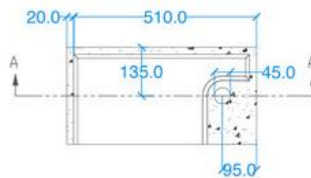

Modern Flor Mini Wall Mount or Surface Mount Basin

Model: 828521

Collection: Kast

Origin: UK

Description: Concrete Wall Mount or Surface Mount Mini Basin in Iron
20.87" x 10.63" x 3.15"

GENERAL FEATURES & SPECIFICATIONS

- Concrete Mini Basin
- Wall or Surface mount
- Front edge thickness: .79"
- Dimensions: 20.87"L x 10.63"W x 3.15"H
- For use with wall mounted tap
- Option for left or right hand basin
- Available with or without brackets
- Material: Concrete
- Finishes available: White, Ash, Ivory, Fossil, Stone, Zinc, Iron, Black, Peach, Blush, Ember, Brick, Wheat, Oyster, Sandcastle, Golden, Sage, Mint, Green, Forest, Heather, Dove, Duck Egg, Teal, Mineral, Steel, Blue, Storm

Plan View

Back View

Underside View

Side View

Section A-A