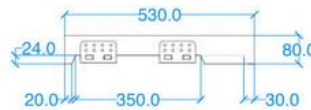

Modern Flor Mini Wall Mount or Surface Mount Basin

Model: 828521

Collection: Kast

Origin: UK

Description: Concrete Wall Mount or Surface Mount Mini Basin in Iron
20.87" x 10.63" x 3.15"

GENERAL FEATURES & SPECIFICATIONS

- Concrete Mini Basin
- Wall or Surface mount
- Front edge thickness: .79"
- Dimensions: 20.87"L x 10.63"W x 3.15"H
- For use with wall mounted tap
- Option for left or right hand basin
- Available with or without brackets
- Material: Concrete
- Finishes available: White, Ash, Ivory, Fossil, Stone, Zinc, Iron, Black, Peach, Blush, Ember, Brick, Wheat, Oyster, Sandcastle, Golden, Sage, Mint, Green, Forest, Heather, Dove, Duck Egg, Teal, Mineral, Steel, Blue, Storm

Plan View

Back View

Underside View

Side View

Section A-A