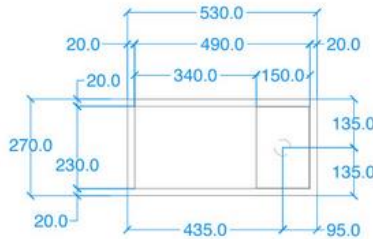

Modern Flor Mini Wall Mount or Surface Mount Basin

Model: 828521

Collection: Kast

Origin: UK

Description: Concrete Wall Mount or Surface Mount Mini Basin in Iron
20.87" x 10.63" x 3.15"

GENERAL FEATURES & SPECIFICATIONS

- Concrete Mini Basin
- Wall or Surface mount
- Front edge thickness: .79"
- Dimensions: 20.87"L x 10.63"W x 3.15"H
- For use with wall mounted tap
- Option for left or right hand basin
- Available with or without brackets
- Material: Concrete
- Finishes available: White, Ash, Ivory, Fossil, Stone, Zinc, Iron, Black, Peach, Blush, Ember, Brick, Wheat, Oyster, Sandcastle, Golden, Sage, Mint, Green, Forest, Heather, Dove, Duck Egg, Teal, Mineral, Steel, Blue, Storm

Plan View

Back View

Underside View

Side View

Section A-A