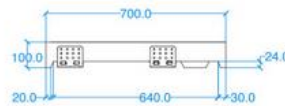

Modern Flor Wall Mount or Surface Mount Basin

Model: 822088

Collection: Kast

Origin: UK

Description: Concrete Wall Mount or Surface Mount Basin in Ivory 27-1/2" x 13-3/4" x 4"

GENERAL FEATURES & SPECIFICATIONS

- Concrete Basin
- Wall or surface mount
- Front edge thickness: .79"
- Dimensions: 27.56"L x 13.78"W x 3.94"H
- For use with wall tap
- Left or right hand basin
- Available with or without brackets
- Material: Concrete
- Finishes available: White, Ash, Ivory, Fossil, Stone, Zinc, Iron, Black, Peach, Blush, Ember, Brick, Wheat, Oyster, Sandcastle, Golden, Sage, Mint, Green, Forest, Heather, Dove, Duck Egg, Teal, Mineral, Steel, Blue, Storm

Plan View

Back View

Side View

Underside View

Section A-A