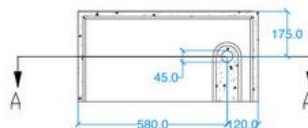

- Concrete Basin
- Wall or surface mount
- Front edge thickness: .79"
- Dimensions: 27.56"L x 13.78"W x 3.94"H
- For use with wall tap
- Left or right hand basin
- Available with or without brackets
- Material: Concrete
- Finishes available: White, Ash, Ivory, Fossil, Stone, Zinc, Iron, Black, Peach, Blush, Ember, Brick, Wheat, Oyster, Sandcastle, Golden, Sage, Mint, Green, Forest, Heather, Dove, Duck Egg, Teal, Mineral, Steel, Blue, Storm

Plan View

Back View

Side View

Underside View

Section A-A