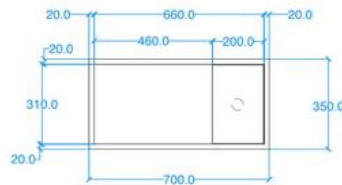

Modern Flor Wall Mount or Surface Mount Basin

Model: 822088

Collection: Kast

Origin: UK

Description: Concrete Wall Mount or Surface Mount Basin in Ivory 27-1/2" x 13-3/4" x 4"

GENERAL FEATURES & SPECIFICATIONS

- Concrete Basin
- Wall or surface mount
- Front edge thickness: .79"
- Dimensions: 27.56"L x 13.78"W x 3.94"H
- For use with wall tap
- Left or right hand basin
- Available with or without brackets
- Material: Concrete
- Finishes available: White, Ash, Ivory, Fossil, Stone, Zinc, Iron, Black, Peach, Blush, Ember, Brick, Wheat, Oyster, Sandcastle, Golden, Sage, Mint, Green, Forest, Heather, Dove, Duck Egg, Teal, Mineral, Steel, Blue, Storm

Plan View

Back View

Side View

Underside View

Section A-A