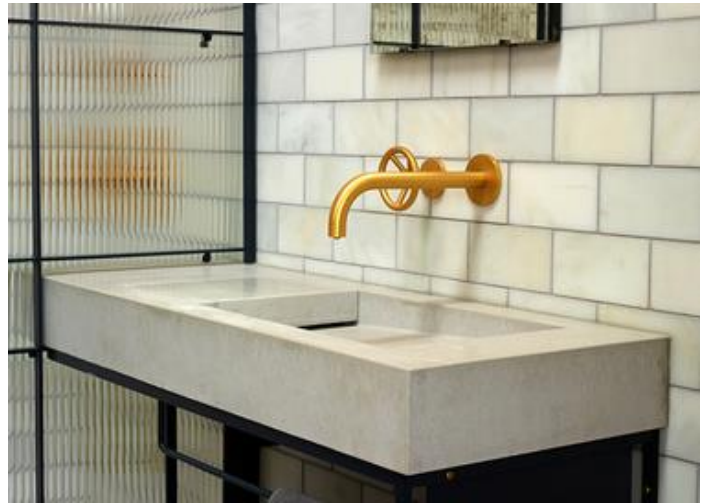

Modern Flor Wall Mount or Surface Mount Basin

Model: 822088

Collection: Kast

Origin: UK

Description: Concrete Wall Mount or Surface Mount Basin in Ivory 27-1/2" x 13-3/4" x 4"

GENERAL FEATURES & SPECIFICATIONS

- Concrete Basin
- Wall or surface mount
- Front edge thickness: .79"
- Dimensions: 27.56"L x 13.78"W x 3.94"H
- For use with wall tap
- Left or right hand basin
- Available with or without brackets
- Material: Concrete
- Finishes available: White, Ash, Ivory, Fossil, Stone, Zinc, Iron, Black, Peach, Blush, Ember, Brick, Wheat, Oyster, Sandcastle, Golden, Sage, Mint, Green, Forest, Heather, Dove, Duck Egg, Teal, Mineral, Steel, Blue, Storm